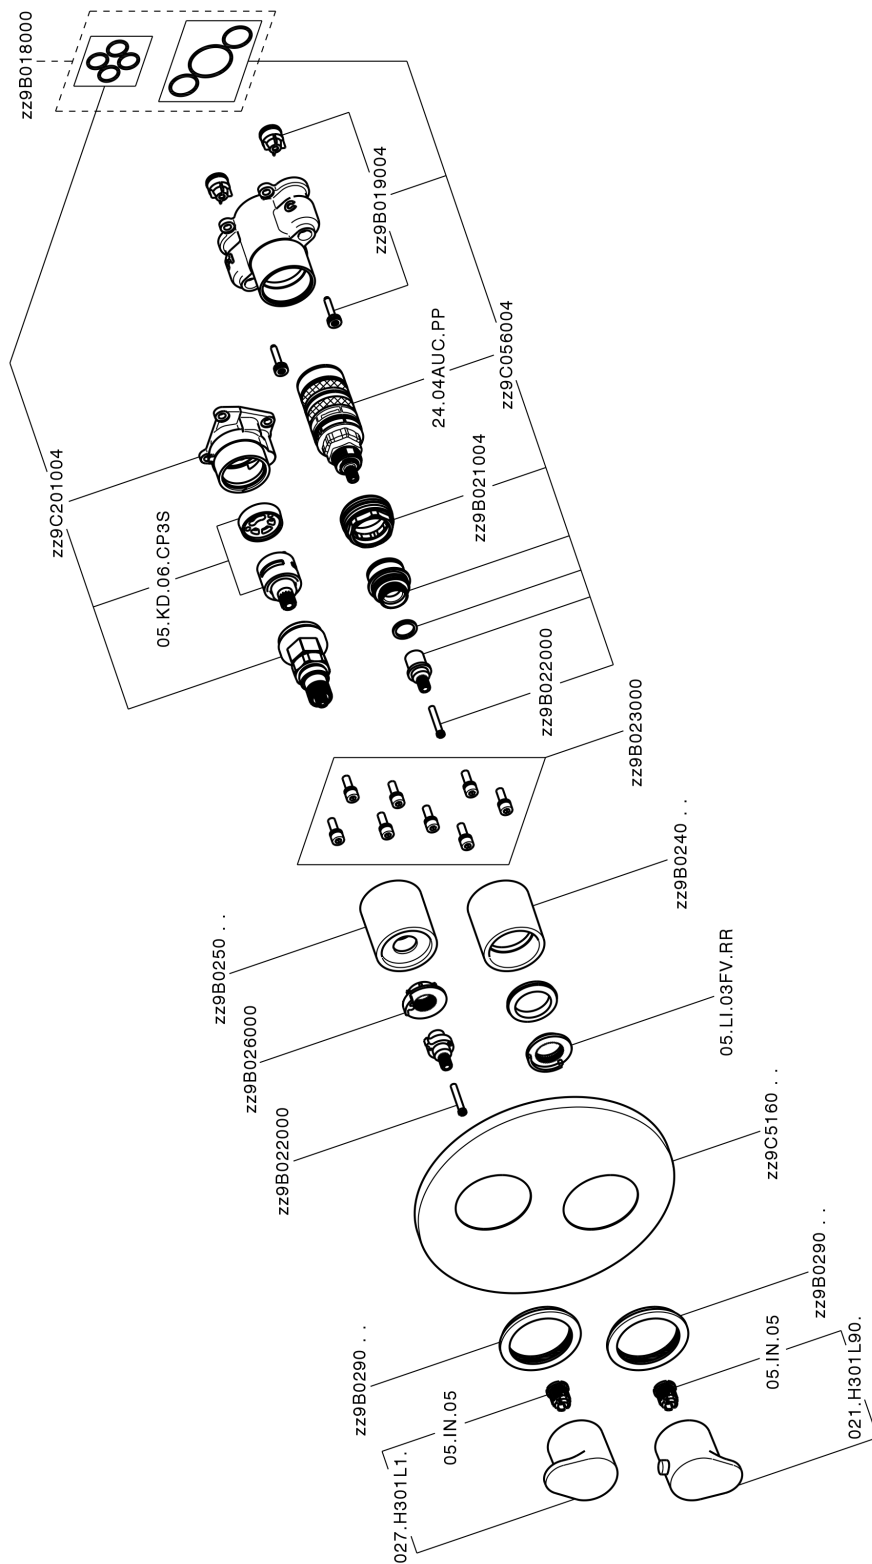

Exposed part for Thermostatic One Box Valve ONE BOX_H30BT030

H30BT030

<https://en.huberitalia.com/exposed-part-for-thermostatic-one-box-valve-one-box-h30bt030>