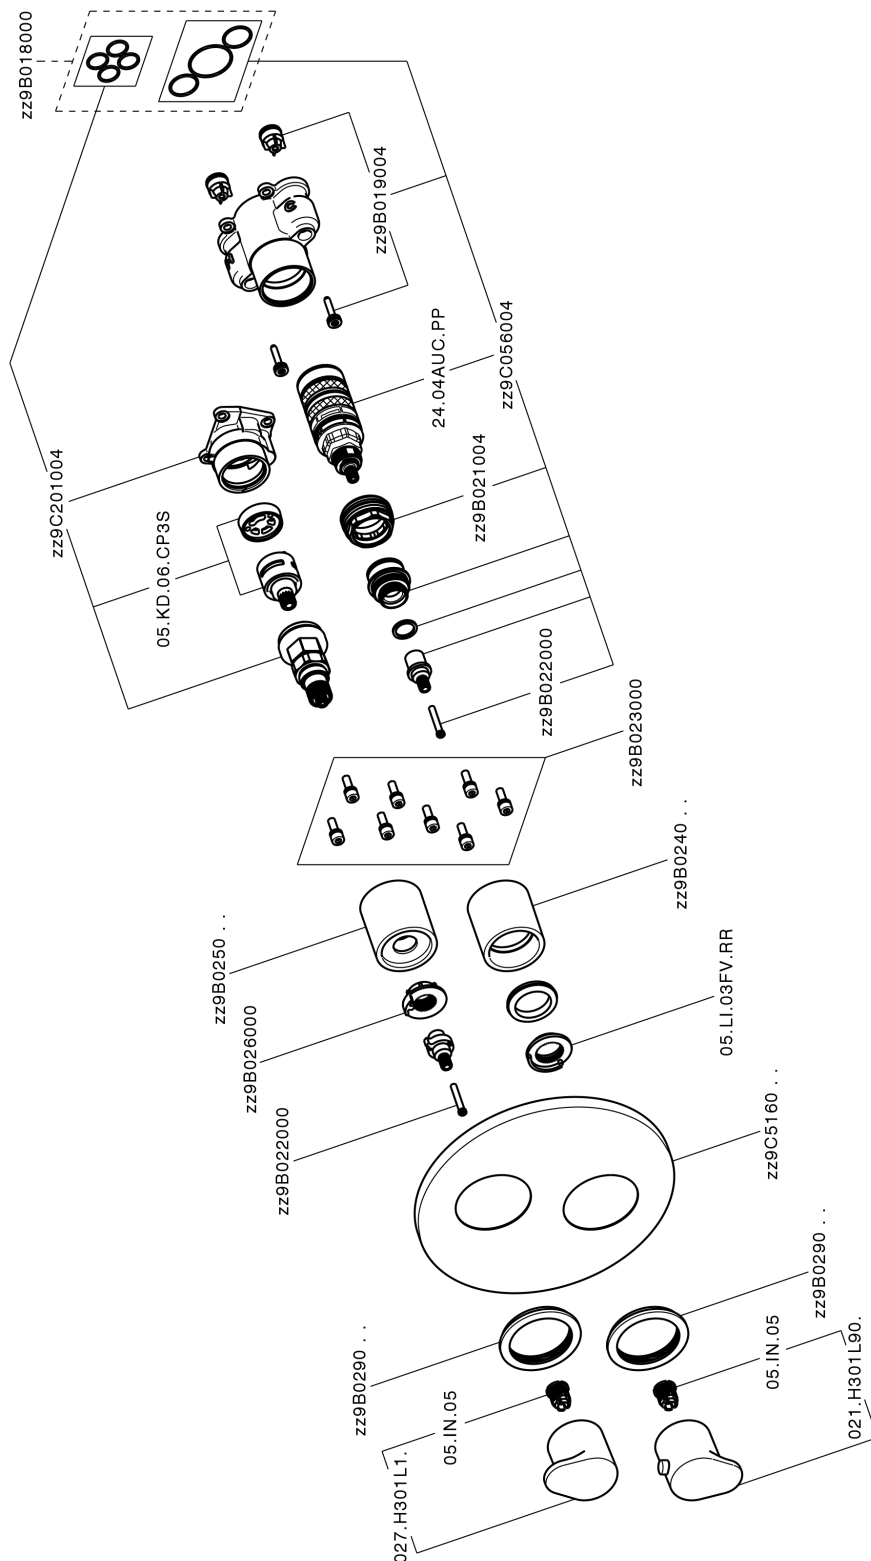

Exposed part for Thermostatic One Box Valve ONE BOX_H30BT030

H30BT030

<https://en.huberitalia.com/exposed-part-for-thermostatic-one-box-valve-one-box-h30bt030>