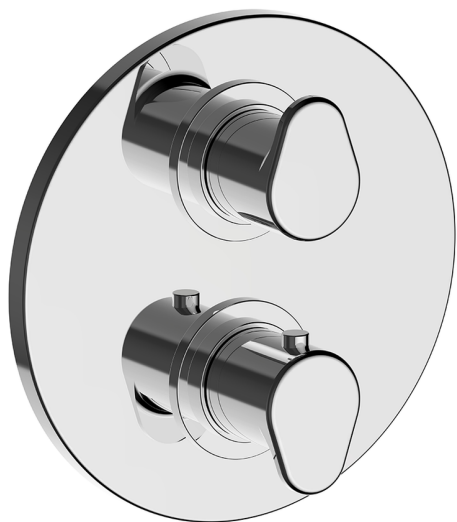

## Exposed part for Thermostatic One Box Valve ONE BOX\_H30BT030

MODEL **H30BT030**

Exposed part for Thermostatic One Box Valve, with 1-2-3 outlet devia stop, Minimum depth of installation: 67 mm, without concealed part, for items ZB00B030-ZB00B031

### CHARACTERISTICS

Cartridge Spare Parts **24.04A.PP**  
**8x20 Plus P Thermostatic Valve**  
 Installation **Concealed**  
 Required concealed parts **ZB00B031**  
**ZB00B030**

#### DeviaStop

The Huber Devia Stop technology allows to adjust the water flow and to direct it to the selected output point (overhead soaker, hand shower, etc).