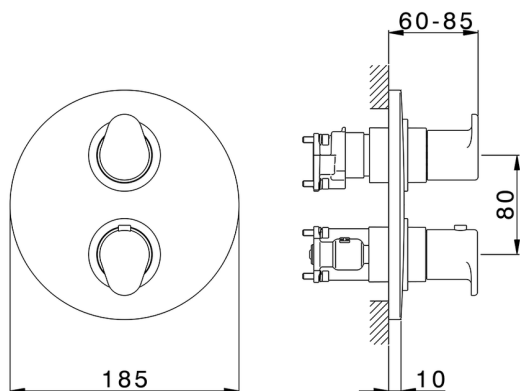

## Exposed part for Thermostatic One Box Valve ONE BOX\_H30BT030

MODEL **H30BT030**

Exposed part for Thermostatic One Box Valve, with 1-2-3 outlet devia stop, Minimum depth of installation: 67 mm, without concealed part, for items ZB00B030-ZB00B031

### CHARACTERISTICS

Cartridge Spare Parts **24.04A.PP**

**8x20 Plus P Thermostatic Valve**

Installation **Concealed**

Required concealed parts **ZB00B031**

**ZB00B030**