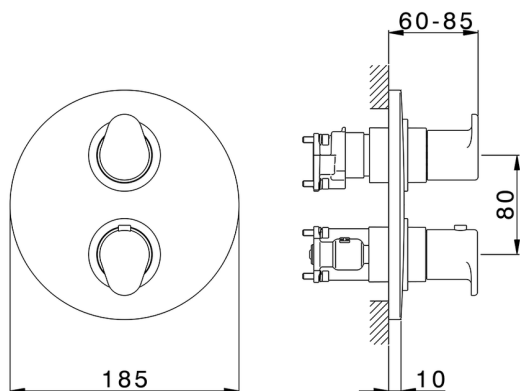

## Exposed part for Thermostatic One Box Valve ONE BOX\_H30BT030

MODEL **H30BT030**

Exposed part for Thermostatic One Box Valve, with 1-2-3 outlet devia stop, Minimum depth of installation: 67 mm, without concealed part, for items ZB00B030-ZB00B031

### CHARACTERISTICS

Cartridge Spare Parts **24.04A.PP**  
**8x20 Plus P Thermostatic Valve**  
 Installation **Concealed**  
 Required concealed parts **ZB00B031**  
**ZB00B030**