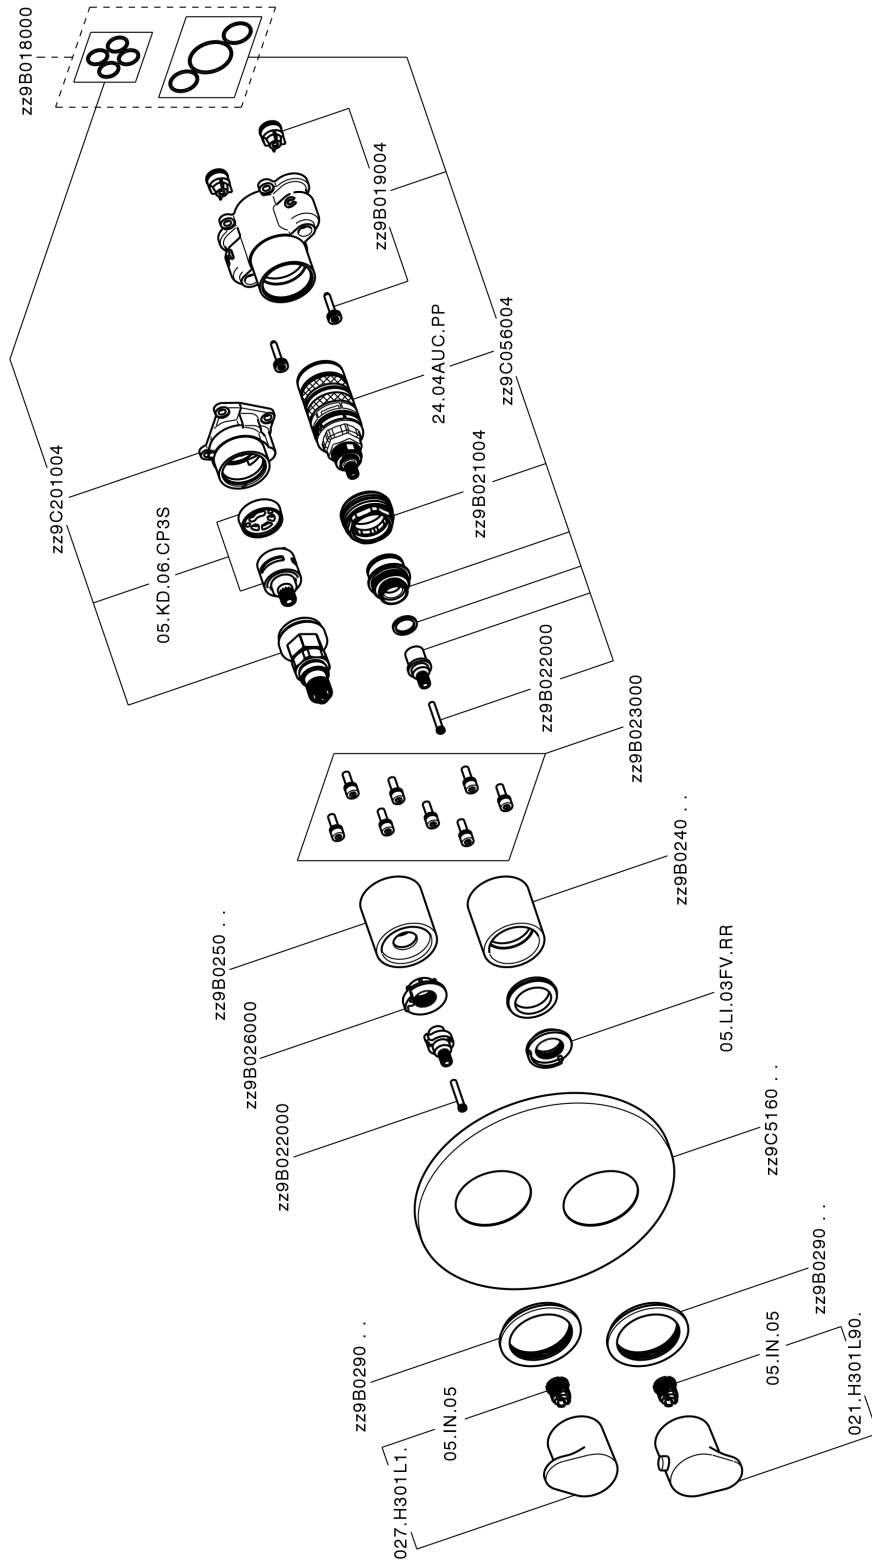

Exposed part for Thermostatic One Box Valve ONE BOX_H30BT030

H30BT030

<https://en.huberitalia.com/exposed-part-for-thermostatic-one-box-valve-one-box-h30bt030>