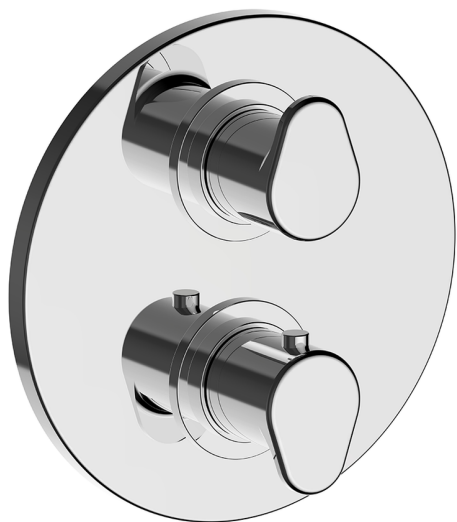

## Exposed part for Thermostatic One Box Valve ONE BOX\_H30BT030

MODEL **H30BT030**

Exposed part for Thermostatic One Box Valve, with 1-2-3 outlet devia stop, Minimum depth of installation: 67 mm, without concealed part, for items ZB00B030-ZB00B031

### CHARACTERISTICS

Cartridge Spare Parts **24.04A.PP**

**8x20 Plus P Thermostatic Valve**

Installation **Concealed**

Required concealed parts **ZB00B031**

**ZB00B030**

#### DeviaStop

The Huber Devia Stop technology allows to adjust the water flow and to direct it to the selected output point (overhead soaker, hand shower, etc).