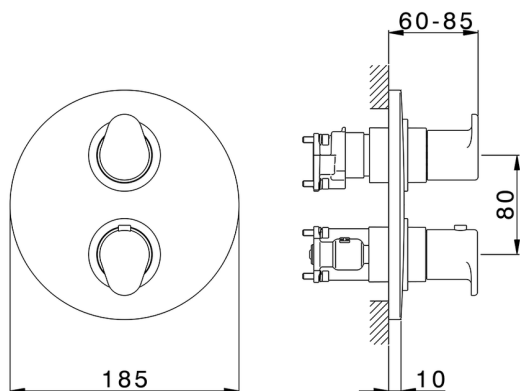

Exposed part for Thermostatic One Box Valve ONE BOX_H30BT030

MODEL **H30BT030**

Exposed part for Thermostatic One Box Valve, with 1-2-3 outlet devia stop, Minimum depth of installation: 67 mm, without concealed part, for items ZB00B030-ZB00B031

AVAILABLE FINISHINGS

-  **21** 21 Chrome
-  **2F** 2F Brushed Nickel
-  **40** 40 Matt Black

CHARACTERISTICS

Cartridge Spare Parts **24.04A.PP**
8x20 Plus P Thermostatic Valve
 Installation **Concealed**
 Required concealed parts **ZB00B031**
ZB00B030