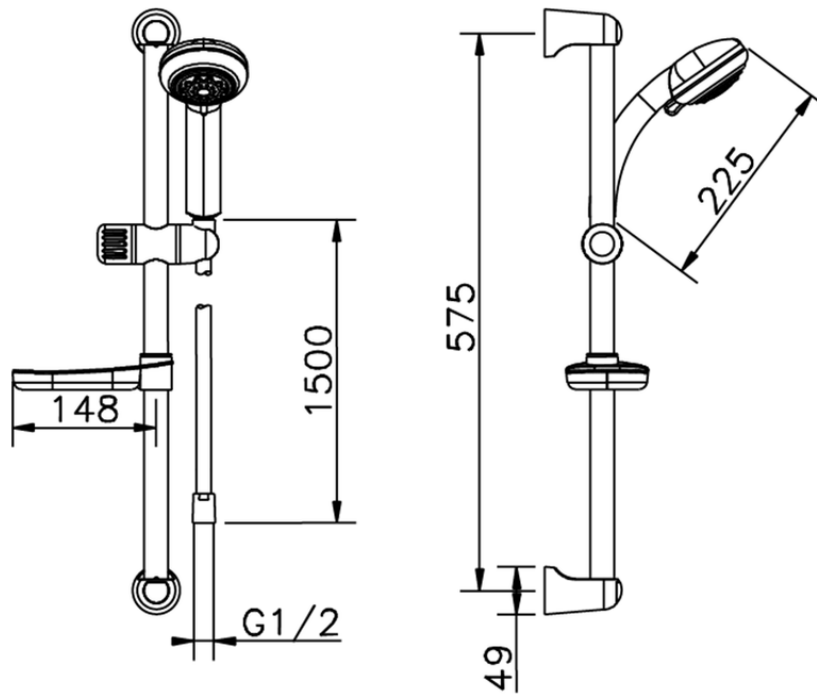

Shower set SHOWER_62.35H.

62.35H.

<https://en.huberitalia.com/shower-set-shower-62-35h>

2024-11-15