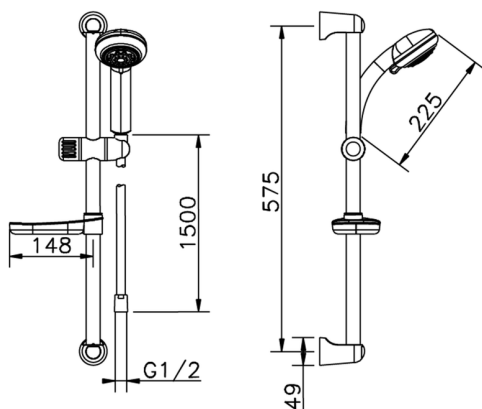

Shower set SHOWER_62.35H.

MODEL **62.35H.**

Shower set, 57 cm Sliding rail bar with sliding bracket, Teti ABS 3 sprays handshower, 150 cm Brass flexible hose

AVAILABLE FINISHINGS

CHARACTERISTICS

2024-11-15