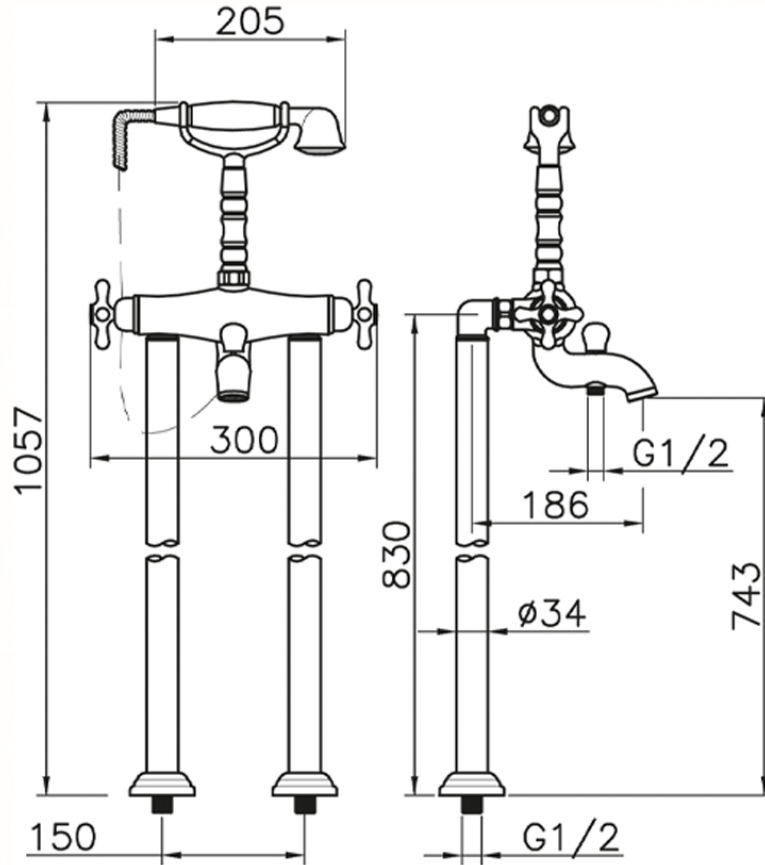

Thermostatic floor-mounted bath mixer CROISETTE_CST39010

CST39010

<https://en.huberitalia.com/thermostatic-floor-mounted-bath-mixer-croisette-cst39010>

2026-06-06