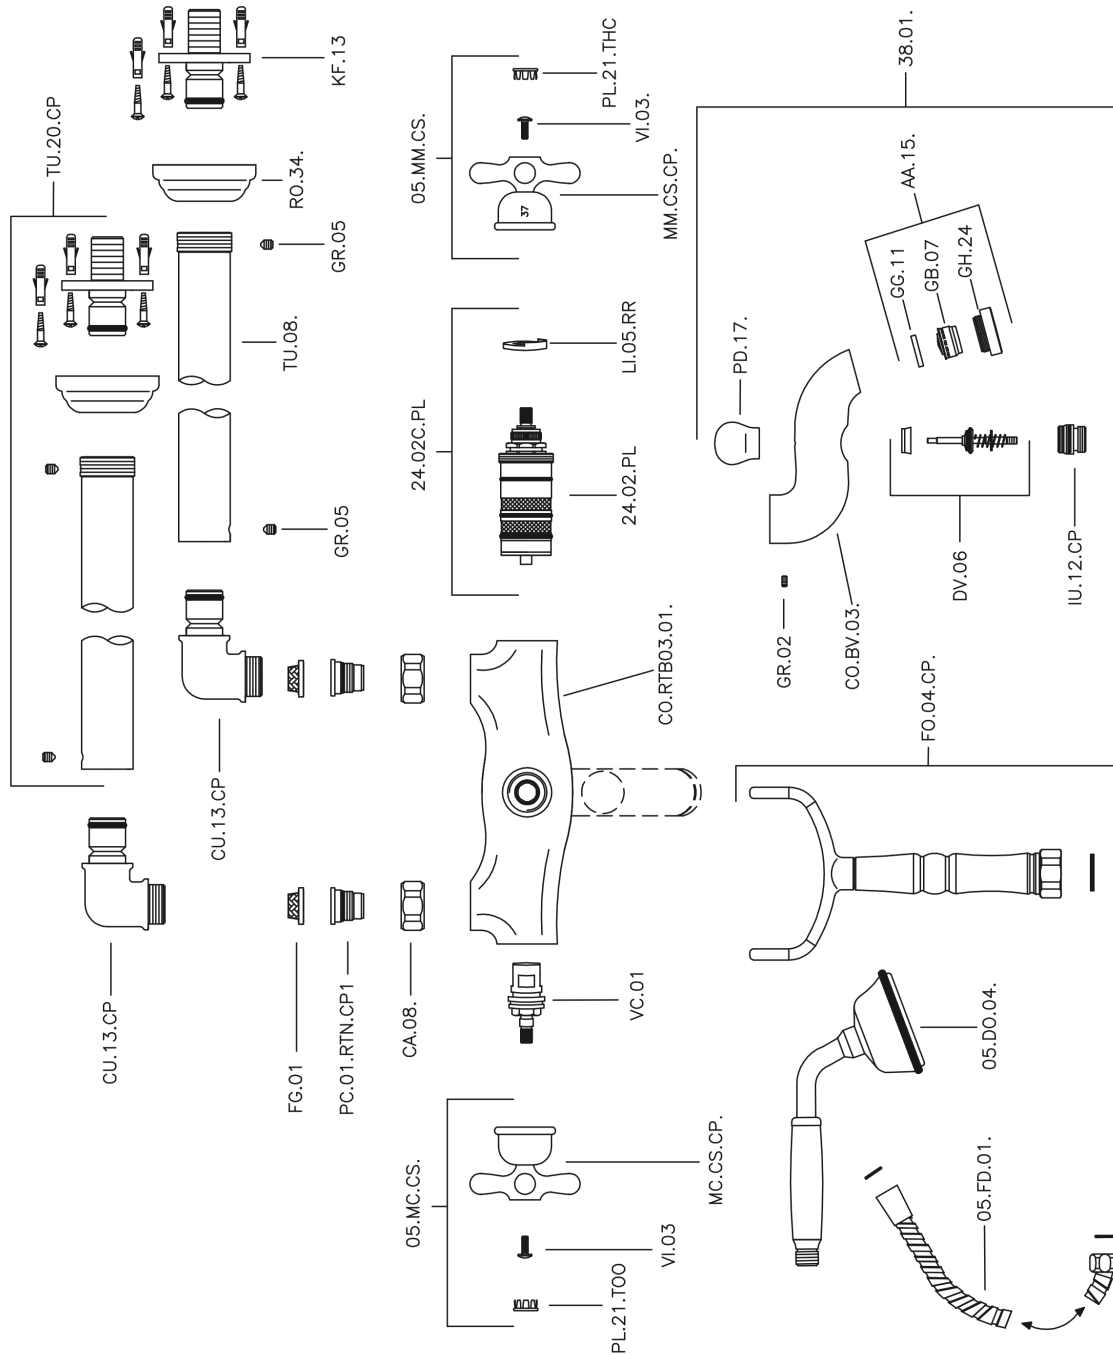

## Thermostatic floor-mounted bath mixer CROISSETTE\_CST39010

CST39010

<https://en.huberitalia.com/thermostatic-floor-mounted-bath-mixer-croisette-cst39010>

2026-04-06