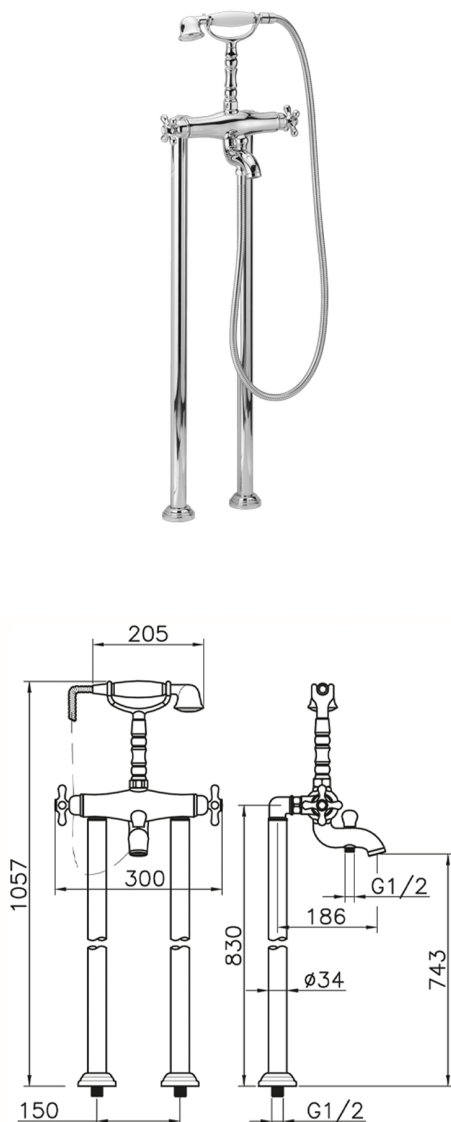

## Thermostatic floor-mounted bath mixer CROISSETTE\_CST39010

MODEL **CST39010**

Thermostatic floor-mounted bath mixer, handshower bracket, classic D.53 mm Brass one spray handshower, Brass 150 cm. flexible hose

### AVAILABLE FINISHINGS

-  **21** 21 Chrome
-  **27** 27 Old Bronze
-  **2G** 2G Antique Gold
-  **2W** 2W Brushed Gold

### CHARACTERISTICS

Cartridge Spare Parts **24.04A.PP**

**8x20 Plus P Thermostatic Valve**

## Thermostatic floor-mounted bath mixer CROISSETTE\_CST39010

CST39010

<https://en.huberitalia.com/thermostatic-floor-mounted-bath-mixer-croisette-cst39010>

2026-06-26