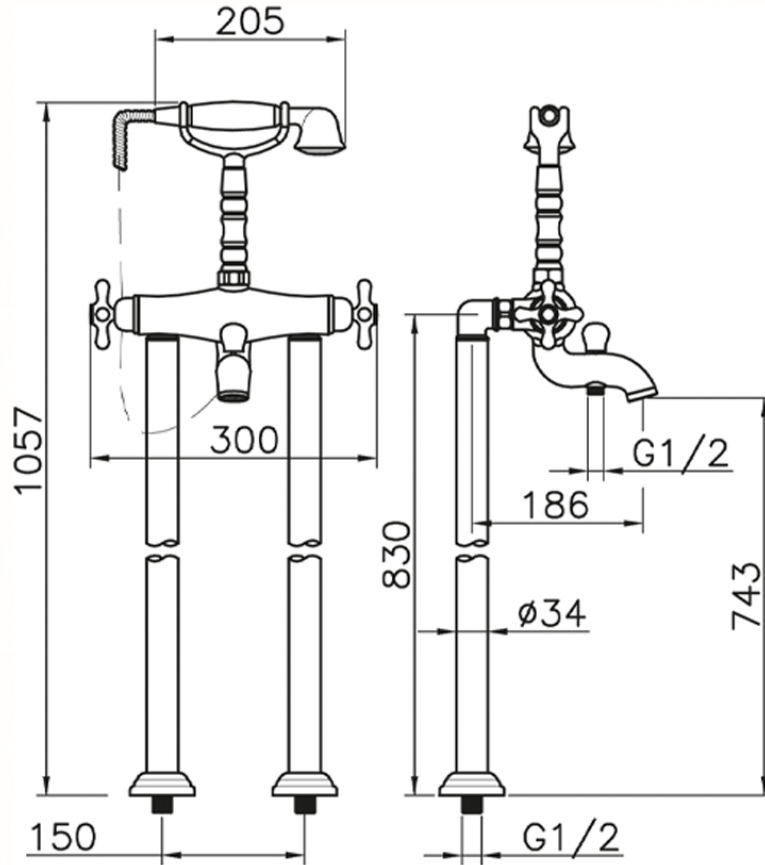

Thermostatic floor-mounted bath mixer CROISETTE_CST39010

CST39010

<https://en.huberitalia.com/thermostatic-floor-mounted-bath-mixer-croisette-cst39010>

2026-04-07