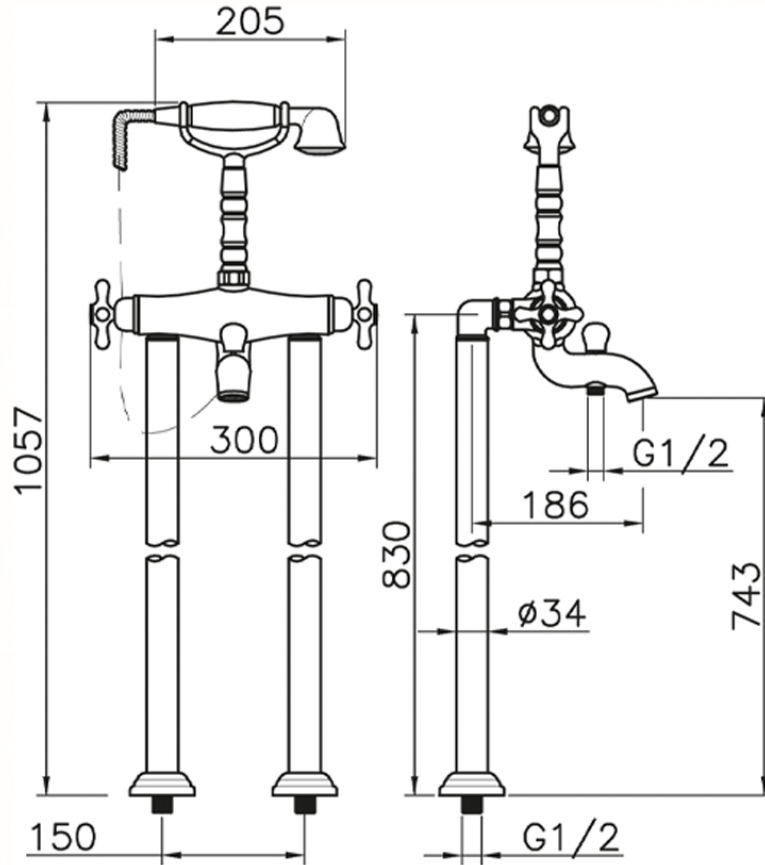

Thermostatic floor-mounted bath mixer CROISETTE\_CST39010

CST39010

<https://en.huberitalia.com/thermostatic-floor-mounted-bath-mixer-croisette-cst39010>

2026-06-27