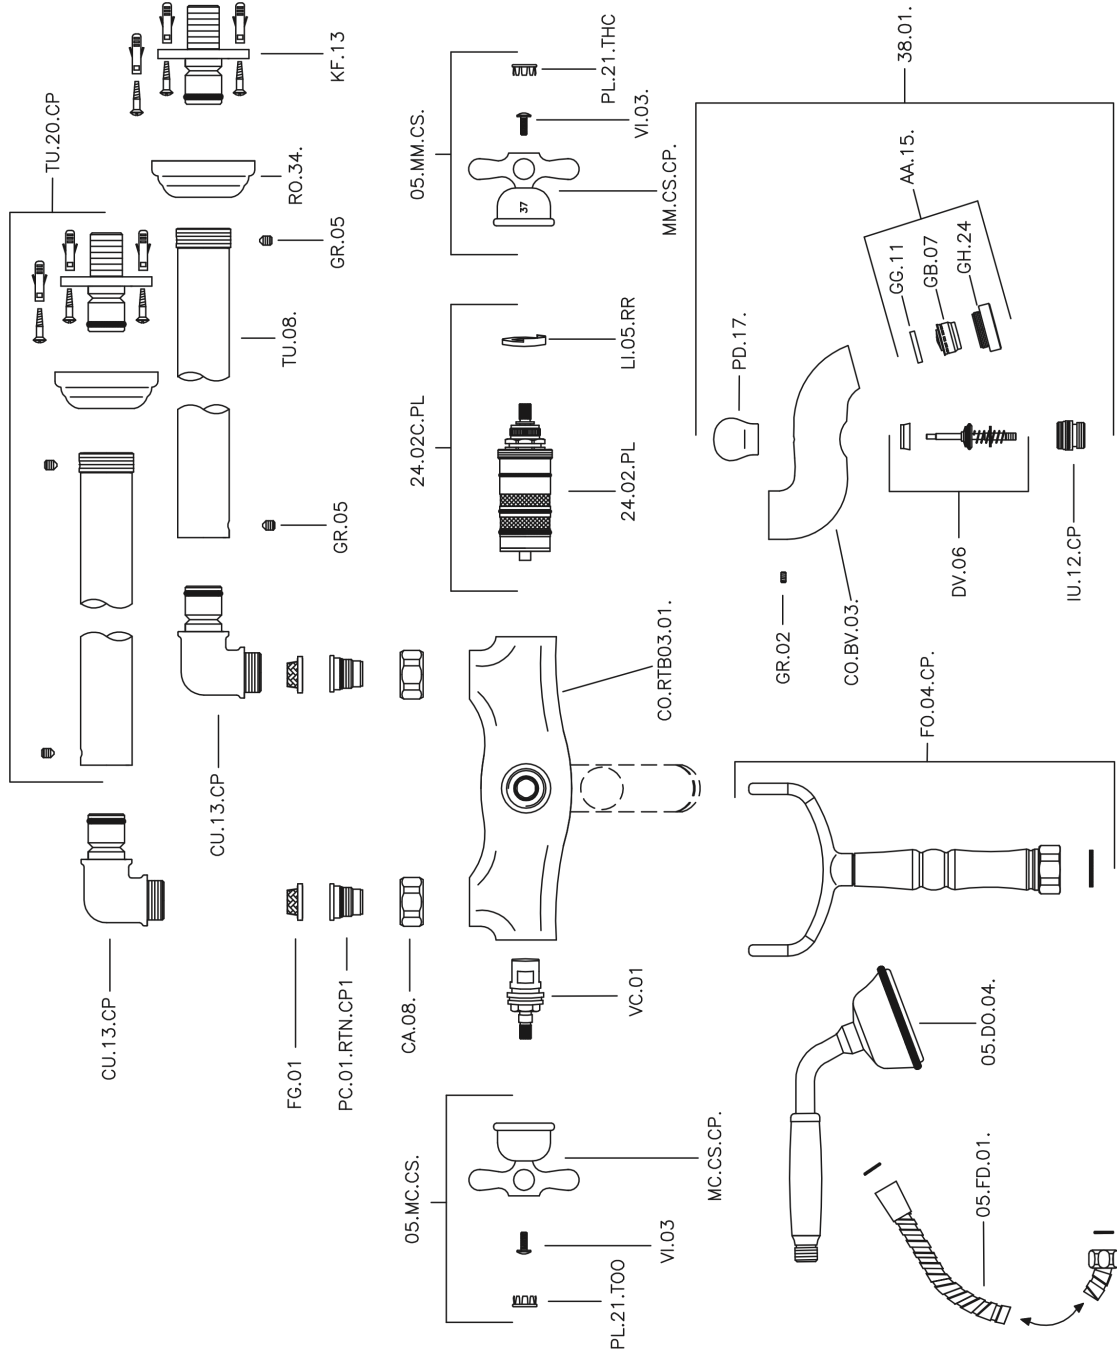

Thermostatic floor-mounted bath mixer CROISSETTE_CST39010

CST39010

<https://en.huberitalia.com/thermostatic-floor-mounted-bath-mixer-croisette-cst39010>

2026-04-30