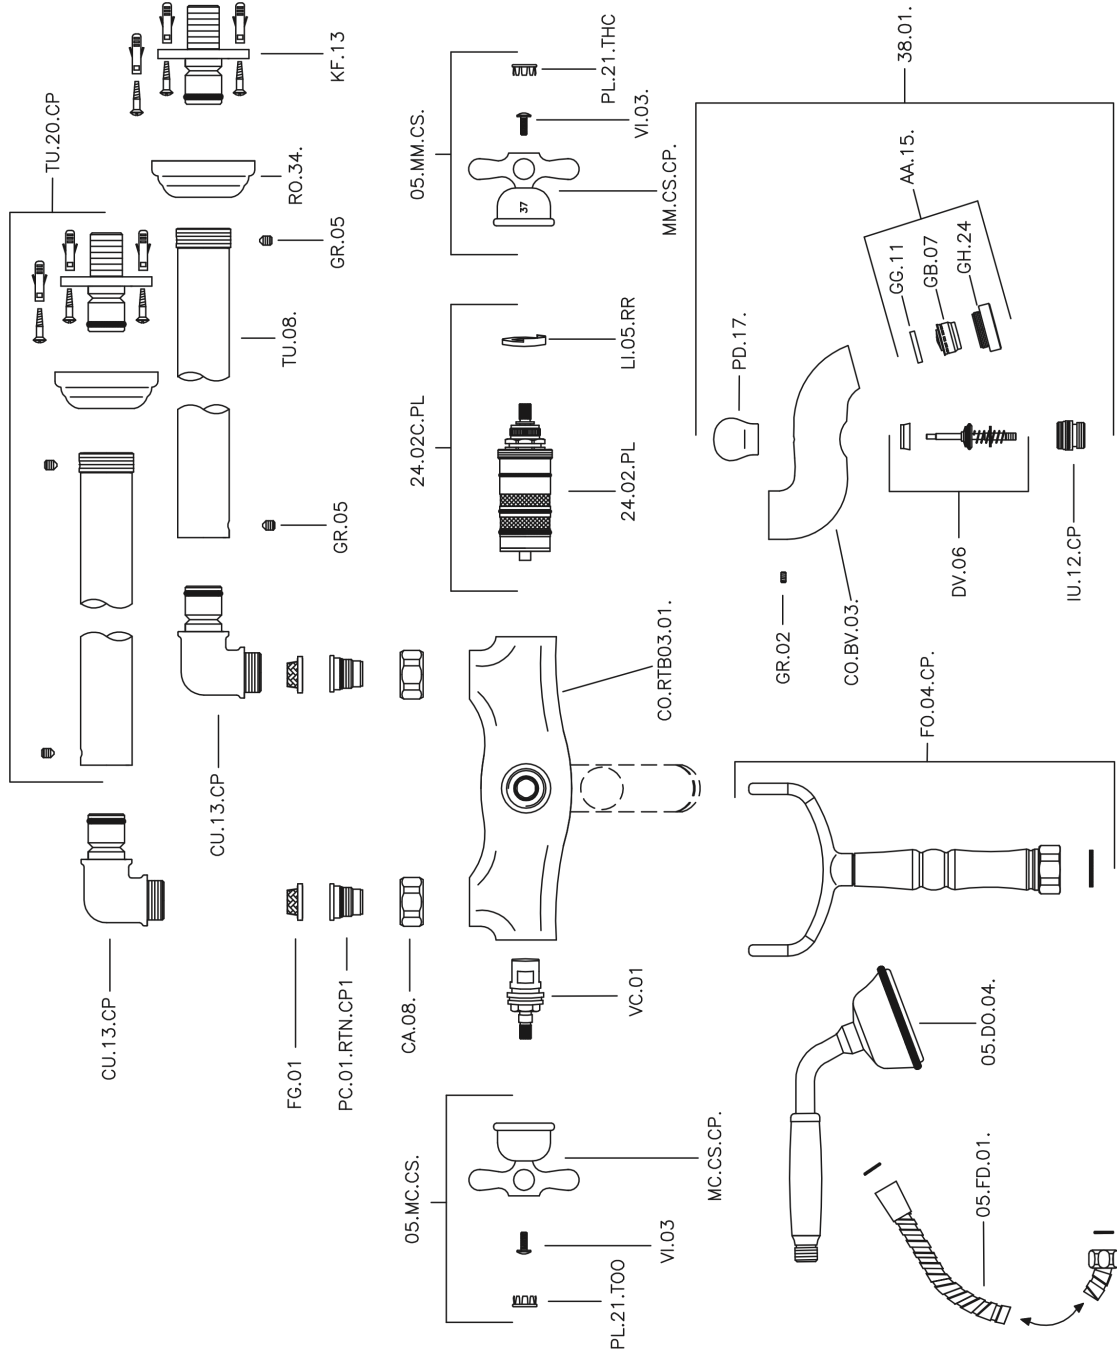

Thermostatic floor-mounted bath mixer CROISSETTE_CST39010

CST39010

<https://en.huberitalia.com/thermostatic-floor-mounted-bath-mixer-croisette-cst39010>

2026-06-26