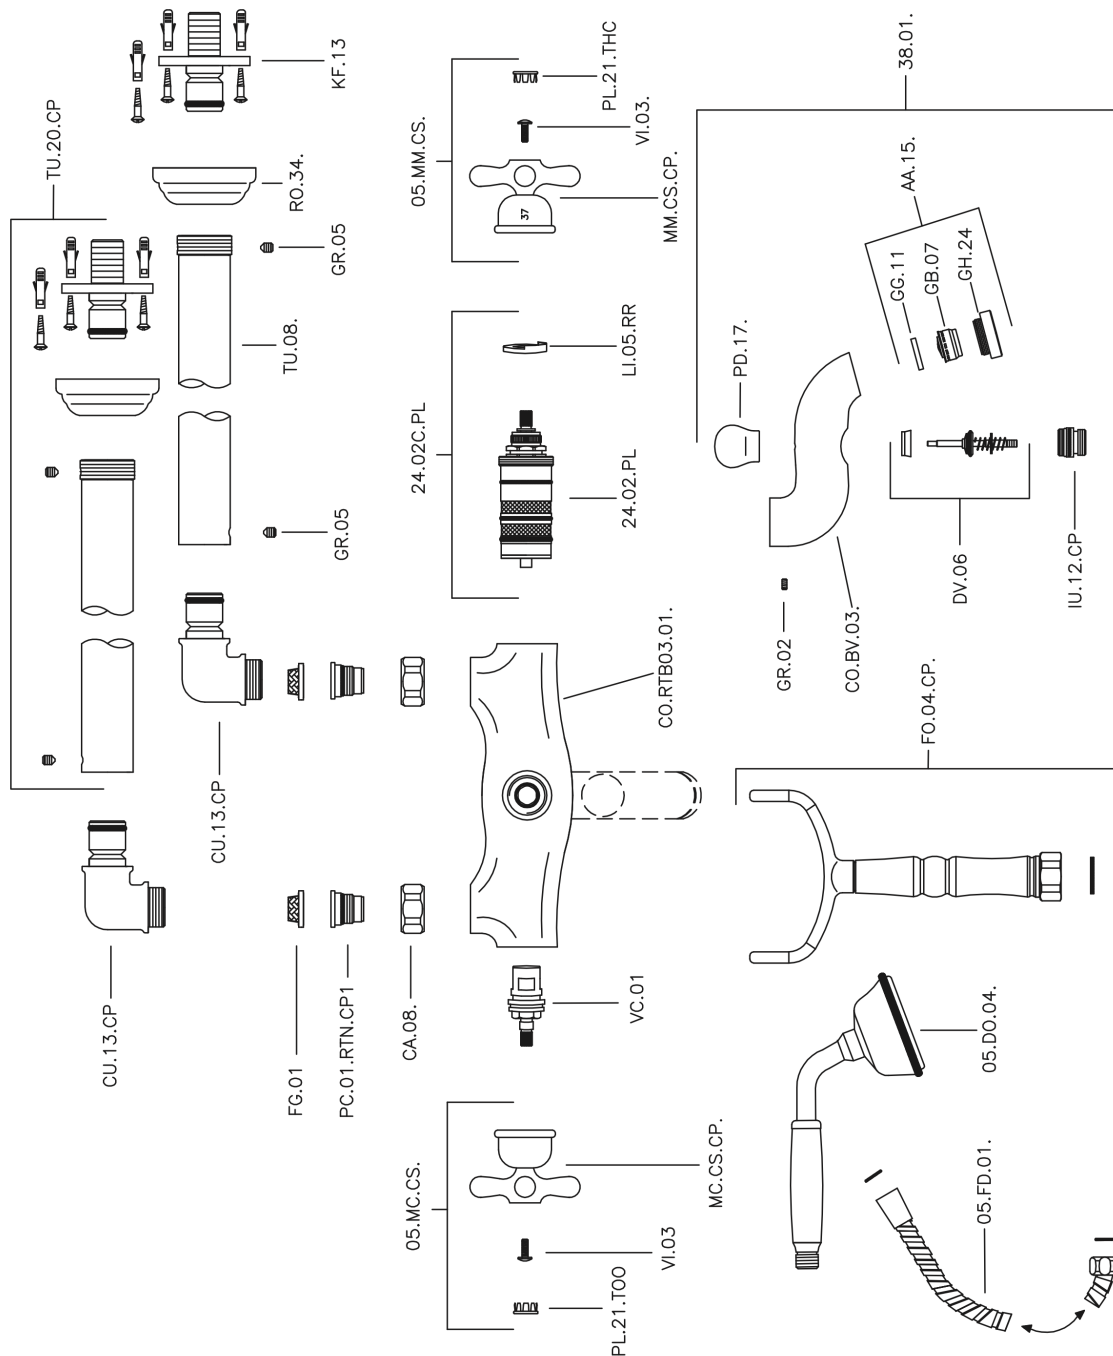

Thermostatic floor-mounted bath mixer CROISSETTE_CST39010

MODEL **CST39010**

Thermostatic floor-mounted bath mixer, handshower bracket, classic D.53 mm Brass one spray handshower, Brass 150 cm. flexible hose

AVAILABLE FINISHINGS

-  **21** 21 Chrome
-  **27** 27 Old Bronze
-  **2G** 2G Antique Gold
-  **2W** 2W Brushed Gold

CHARACTERISTICS

Cartridge Spare Parts **24.04A.PP**

8x20 Plus P Thermostatic Valve

Thermostatic

The Huber thermostatic is your personal water manager, helping you to handle, control and save water and energy.

Thermostatic floor-mounted bath mixer CROISSETTE_CST39010

CST39010

<https://en.huberitalia.com/thermostatic-floor-mounted-bath-mixer-croisette-cst39010>