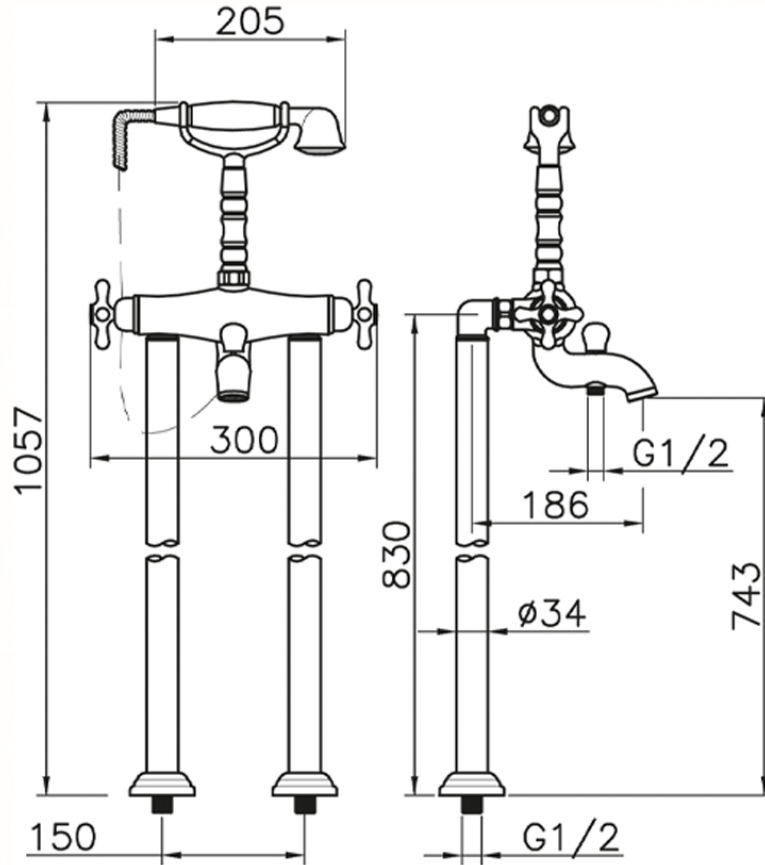

Thermostatic floor-mounted bath mixer CROISETTE_CST39010

CST39010

<https://en.huberitalia.com/thermostatic-floor-mounted-bath-mixer-croisette-cst39010>

2026-06-26