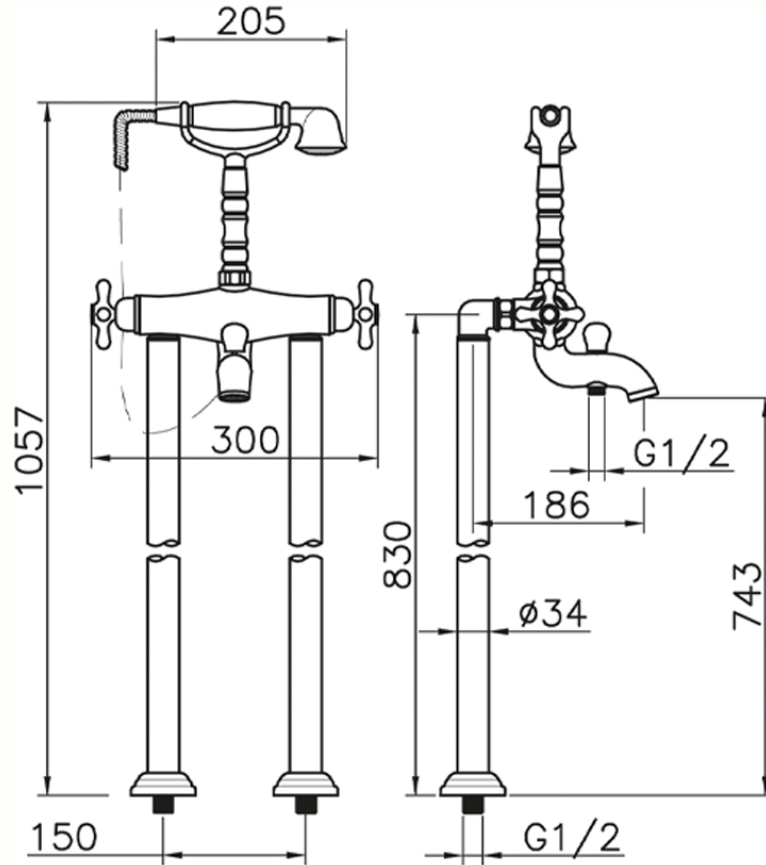

Thermostatic floor-mounted bath mixer CROISETTE_CST39010

CST39010

<https://en.huberitalia.com/thermostatic-floor-mounted-bath-mixer-croisette-cst39010>

2026-04-06