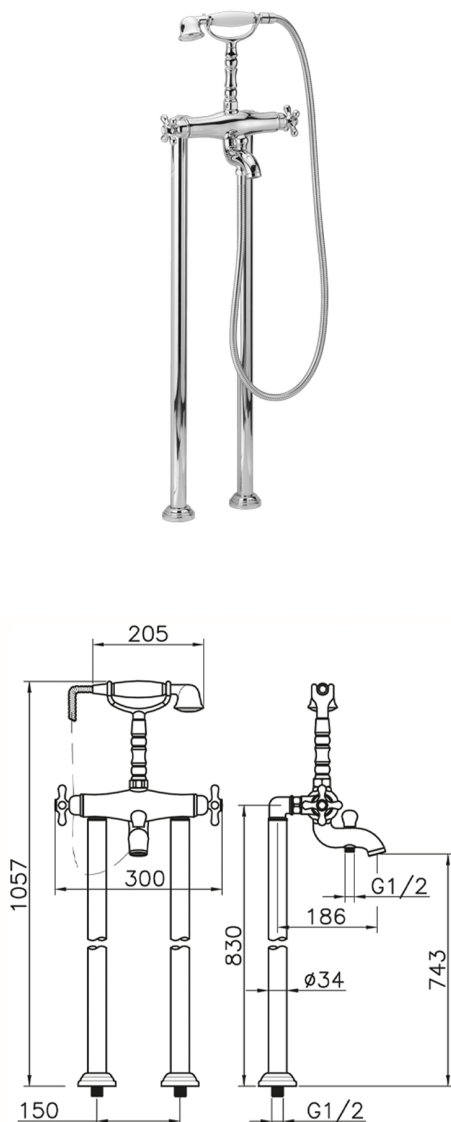

## Thermostatic floor-mounted bath mixer CROISSETTE\_CST39010

MODEL **CST39010**

Thermostatic floor-mounted bath mixer, handshower bracket, classic D.53 mm Brass one spray handshower, Brass 150 cm. flexible hose

### AVAILABLE FINISHINGS

-  **21** 21 Chrome
-  **27** 27 Old Bronze
-  **2G** 2G Antique Gold
-  **2W** 2W Brushed Gold

### CHARACTERISTICS

Cartridge Spare Parts **24.04A.PP**

**8x20 Plus P Thermostatic Valve**

## Thermostatic floor-mounted bath mixer CROISSETTE\_CST39010

CST39010

<https://en.huberitalia.com/thermostatic-floor-mounted-bath-mixer-croisette-cst39010>

2026-04-06