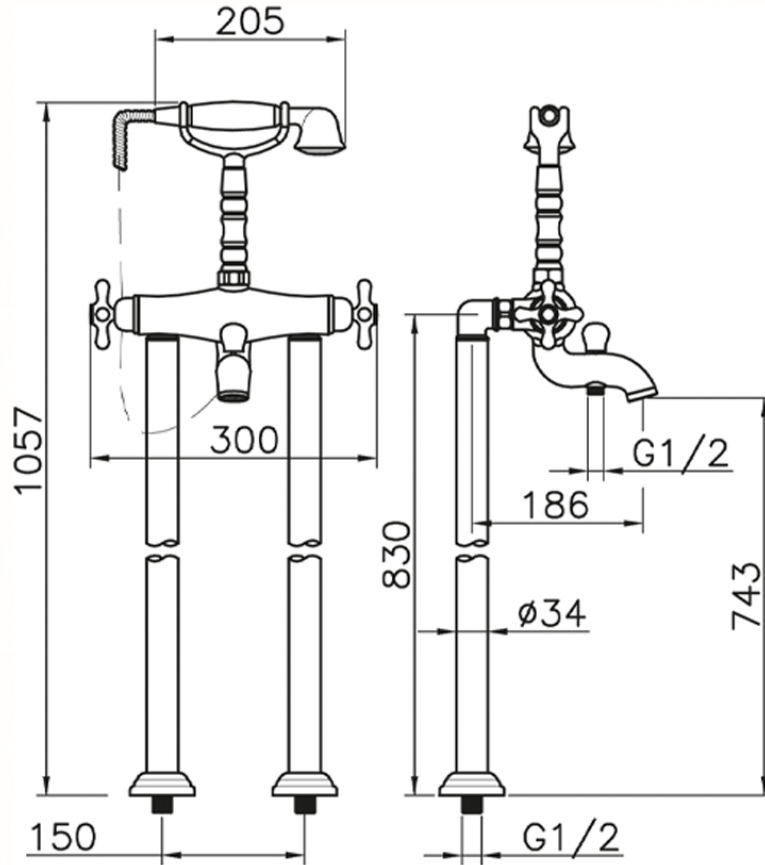

Thermostatic floor-mounted bath mixer CROISETTE_CST39010

CST39010

<https://en.huberitalia.com/thermostatic-floor-mounted-bath-mixer-croisette-cst39010>

2026-04-05