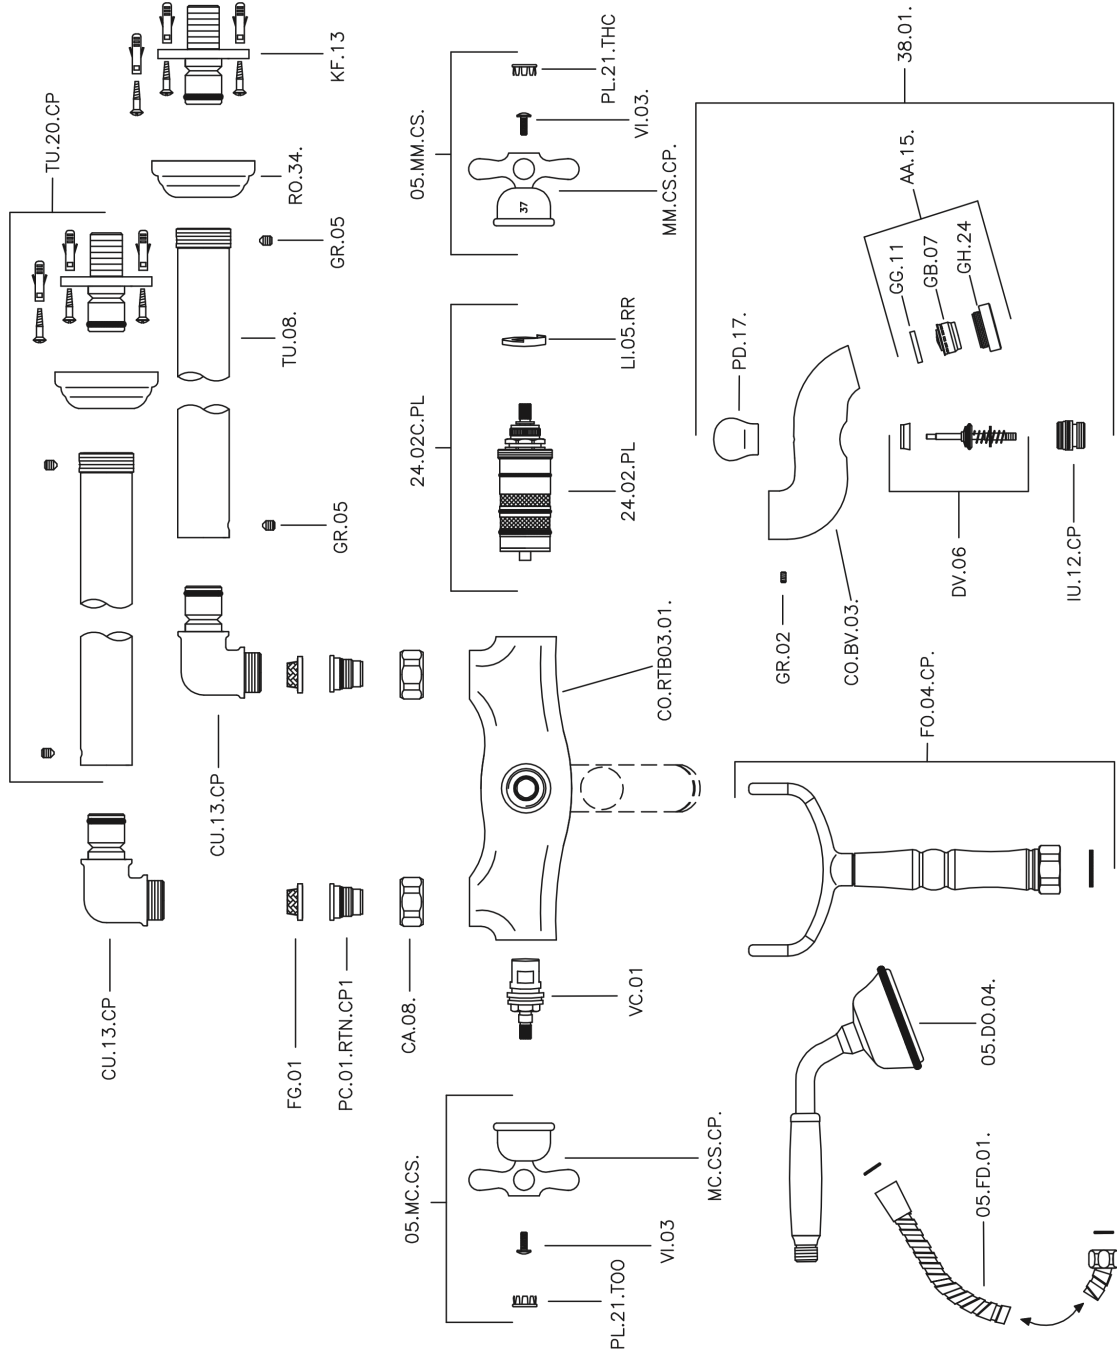

Thermostatic floor-mounted bath mixer CROISSETTE_CST39010

CST39010

<https://en.huberitalia.com/thermostatic-floor-mounted-bath-mixer-croisette-cst39010>

2026-04-09