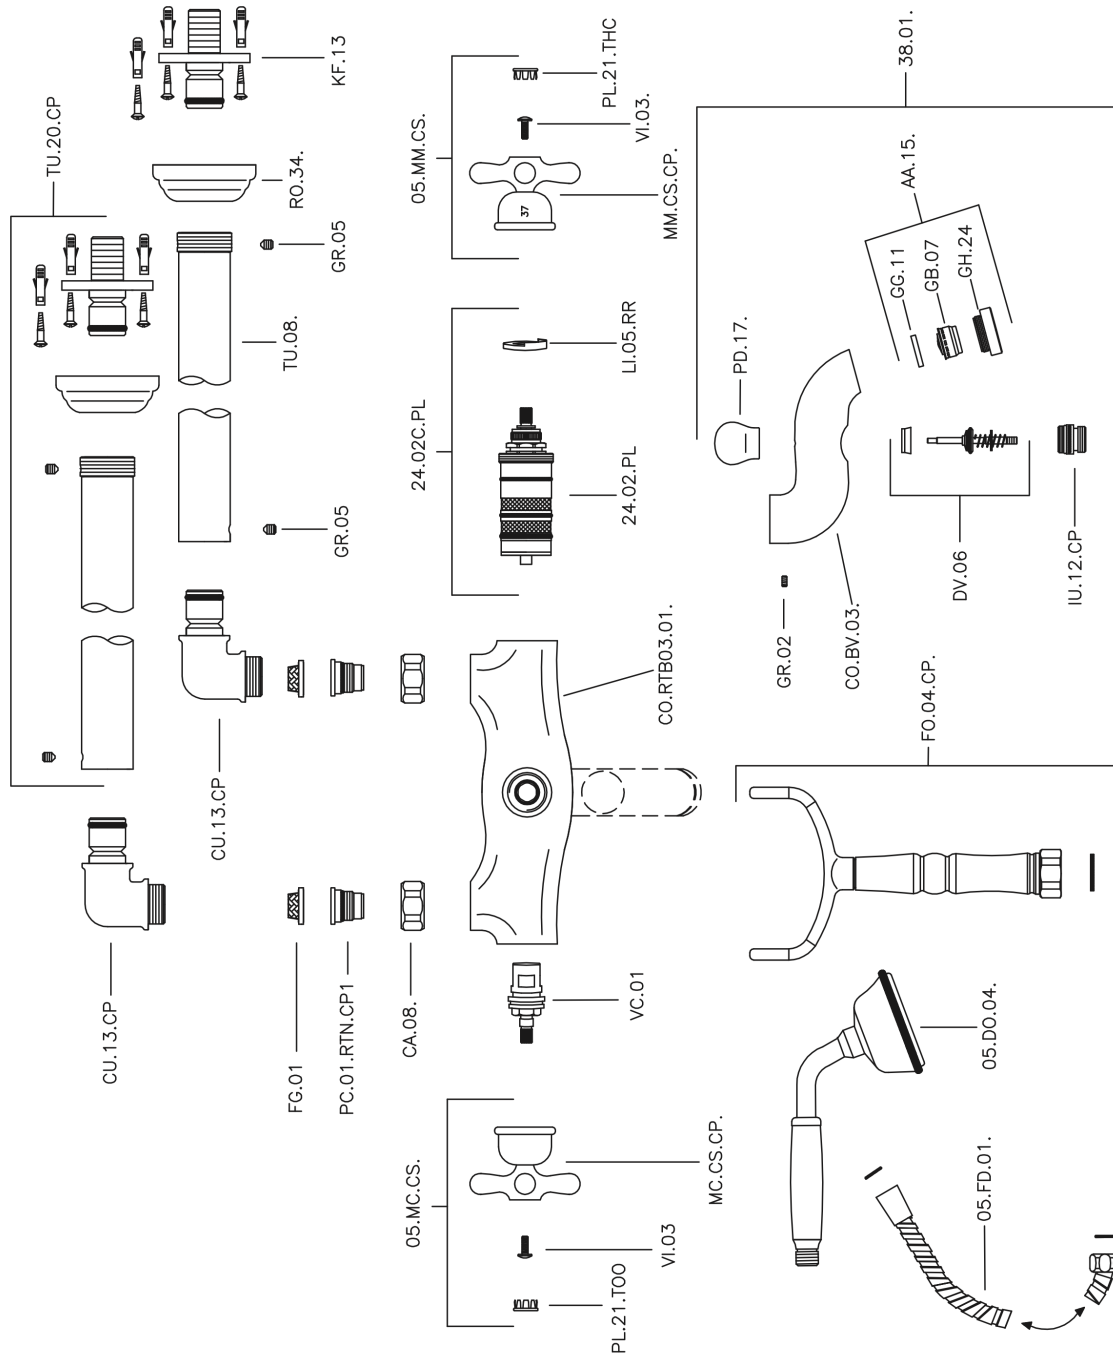

Thermostatic floor-mounted bath mixer CROISSETTE_CST39010

CST39010

<https://en.huberitalia.com/thermostatic-floor-mounted-bath-mixer-croisette-cst39010>

2026-06-06