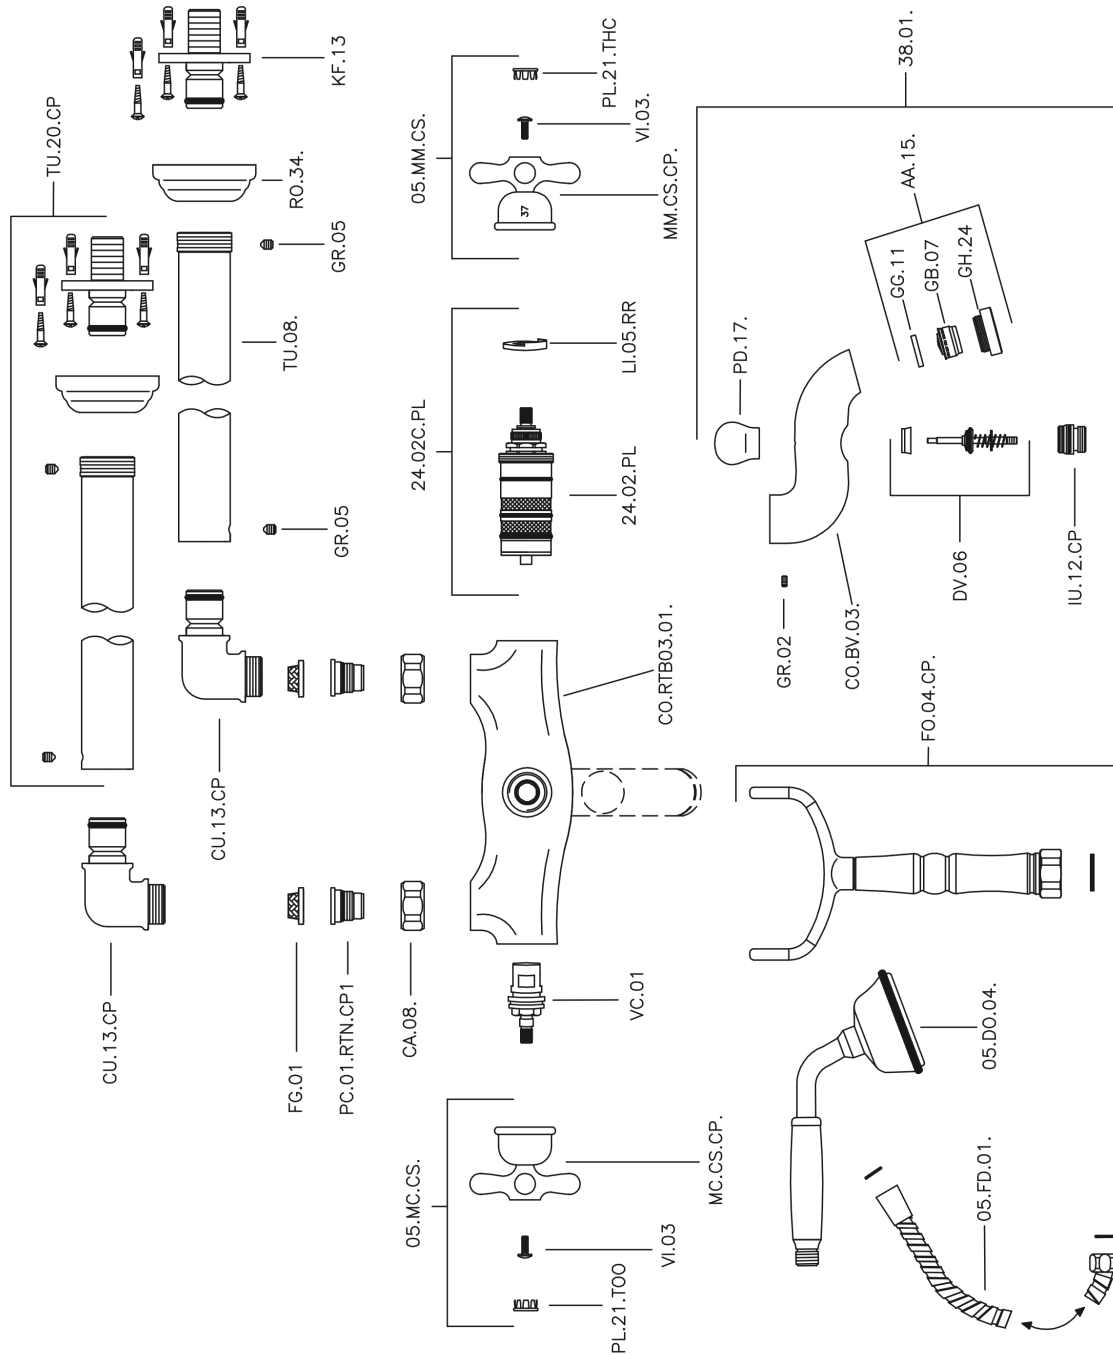

Thermostatic floor-mounted bath mixer CROISSETTE_CST39010

CST39010

<https://en.huberitalia.com/thermostatic-floor-mounted-bath-mixer-croisette-cst39010>

2026-06-26