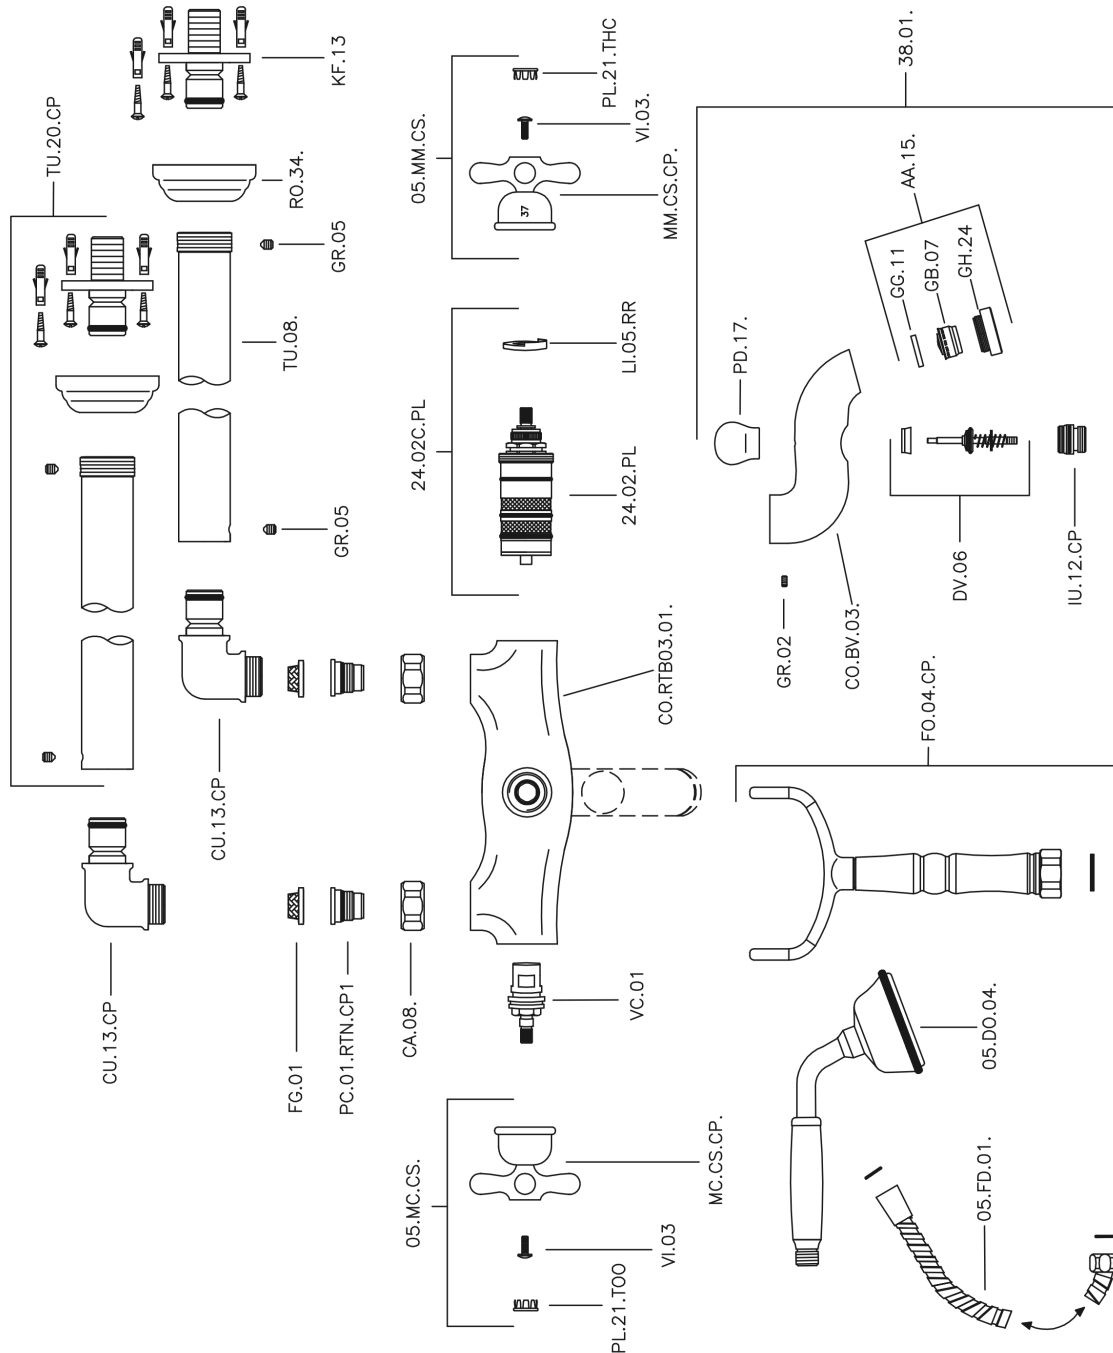

Thermostatic floor-mounted bath mixer CROISSETTE_CST39010

MODEL **CST39010**

Thermostatic floor-mounted bath mixer, handshower bracket, classic D.53 mm Brass one spray handshower, Brass 150 cm. flexible hose

AVAILABLE FINISHINGS

-  **21** 21 Chrome
-  **27** 27 Old Bronze
-  **2G** 2G Antique Gold
-  **2W** 2W Brushed Gold

CHARACTERISTICS

Cartridge Spare Parts **24.04A.PP**

8x20 Plus P Thermostatic Valve

Thermostatic

The Huber thermostatic is your personal water manager, helping you to handle, control and save water and energy.

Thermostatic floor-mounted bath mixer CROISSETTE_CST39010

CST39010

<https://en.huberitalia.com/thermostatic-floor-mounted-bath-mixer-croisette-cst39010>