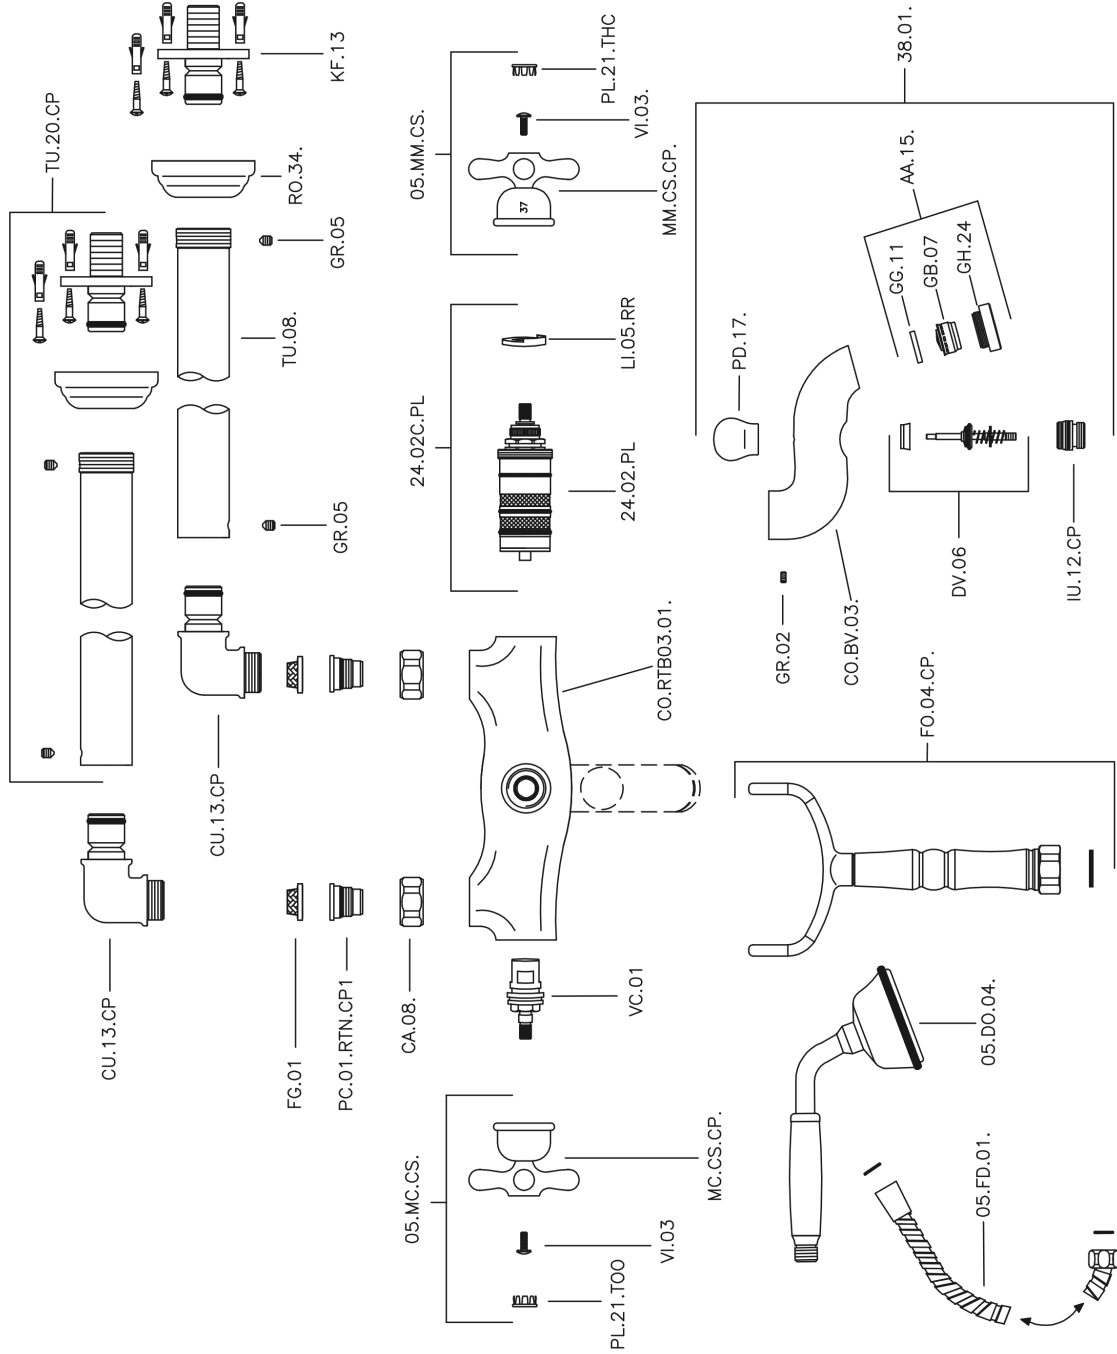

## Thermostatic floor-mounted bath mixer CROISSETTE\_CST39010

CST39010

<https://en.huberitalia.com/thermostatic-floor-mounted-bath-mixer-croisette-cst39010>

2026-04-30