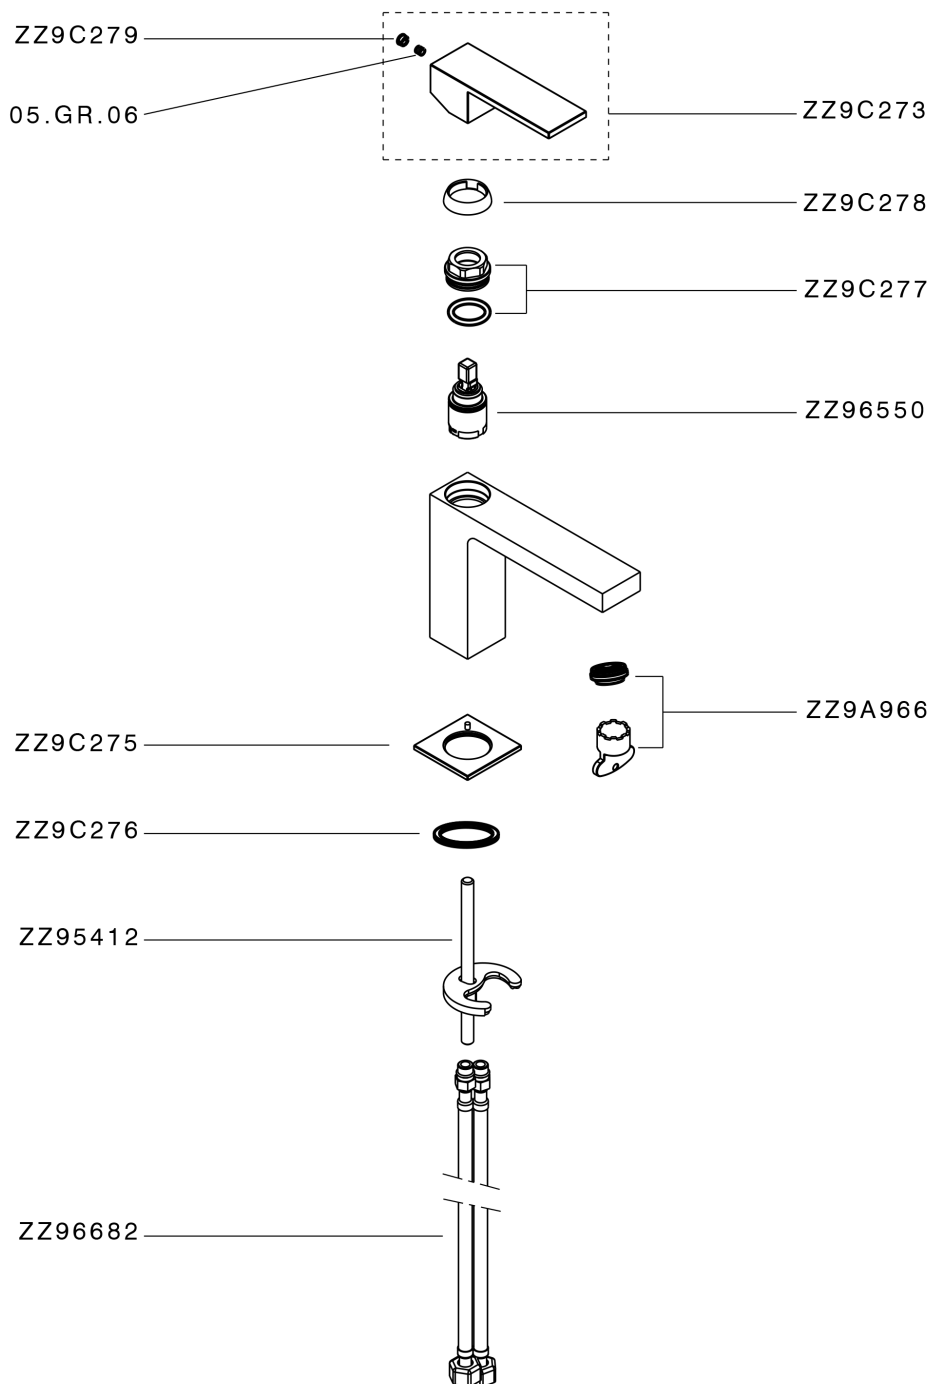

## Single lever washbasin mixer NUOVA EGO\_NE000544

NE000544

<https://en.huberitalia.com/single-lever-washbasin-mixer-nuova-ego-ne000544>

2025-04-03