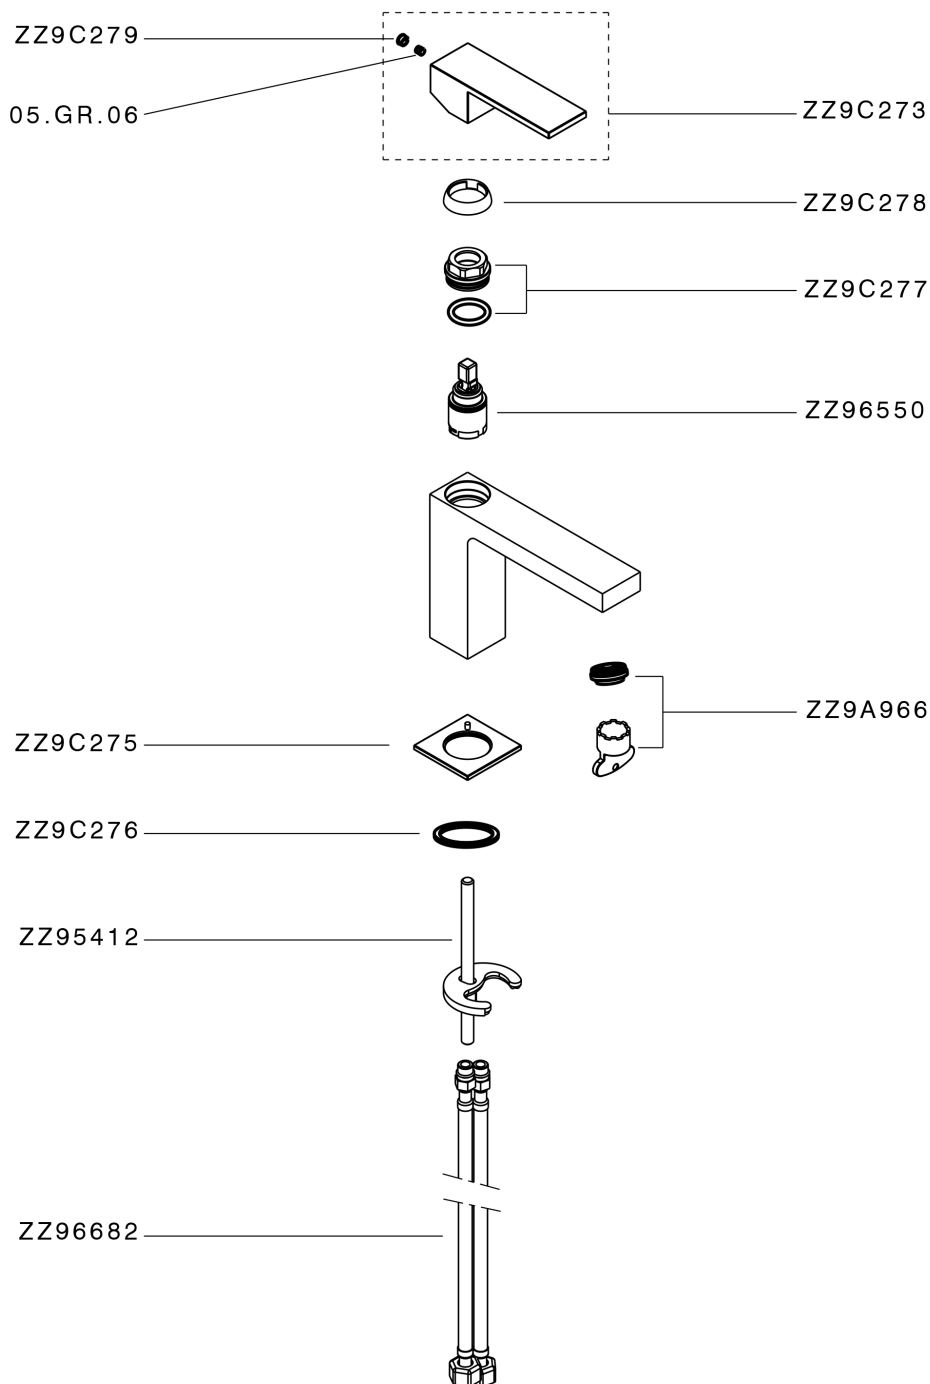

Single lever washbasin mixer NUOVA EGO_NE000544

NE000544

<https://en.huberitalia.com/single-lever-washbasin-mixer-nuova-ego-ne000544>

2025-04-14