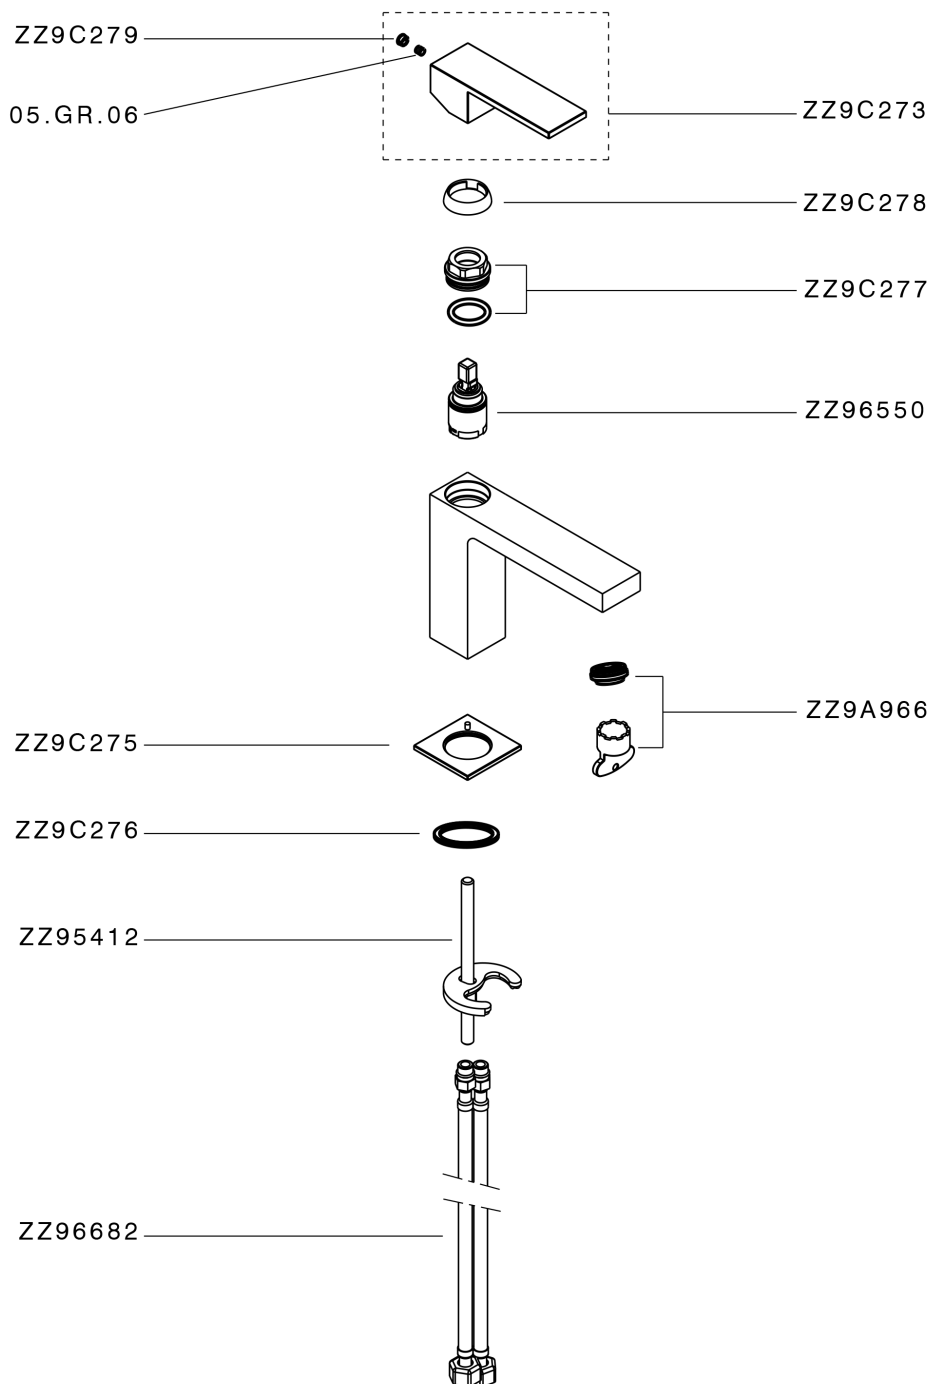

## Single lever washbasin mixer NUOVA EGO\_NE000544

NE000544

<https://en.huberitalia.com/single-lever-washbasin-mixer-nuova-ego-ne000544>

2025-04-14