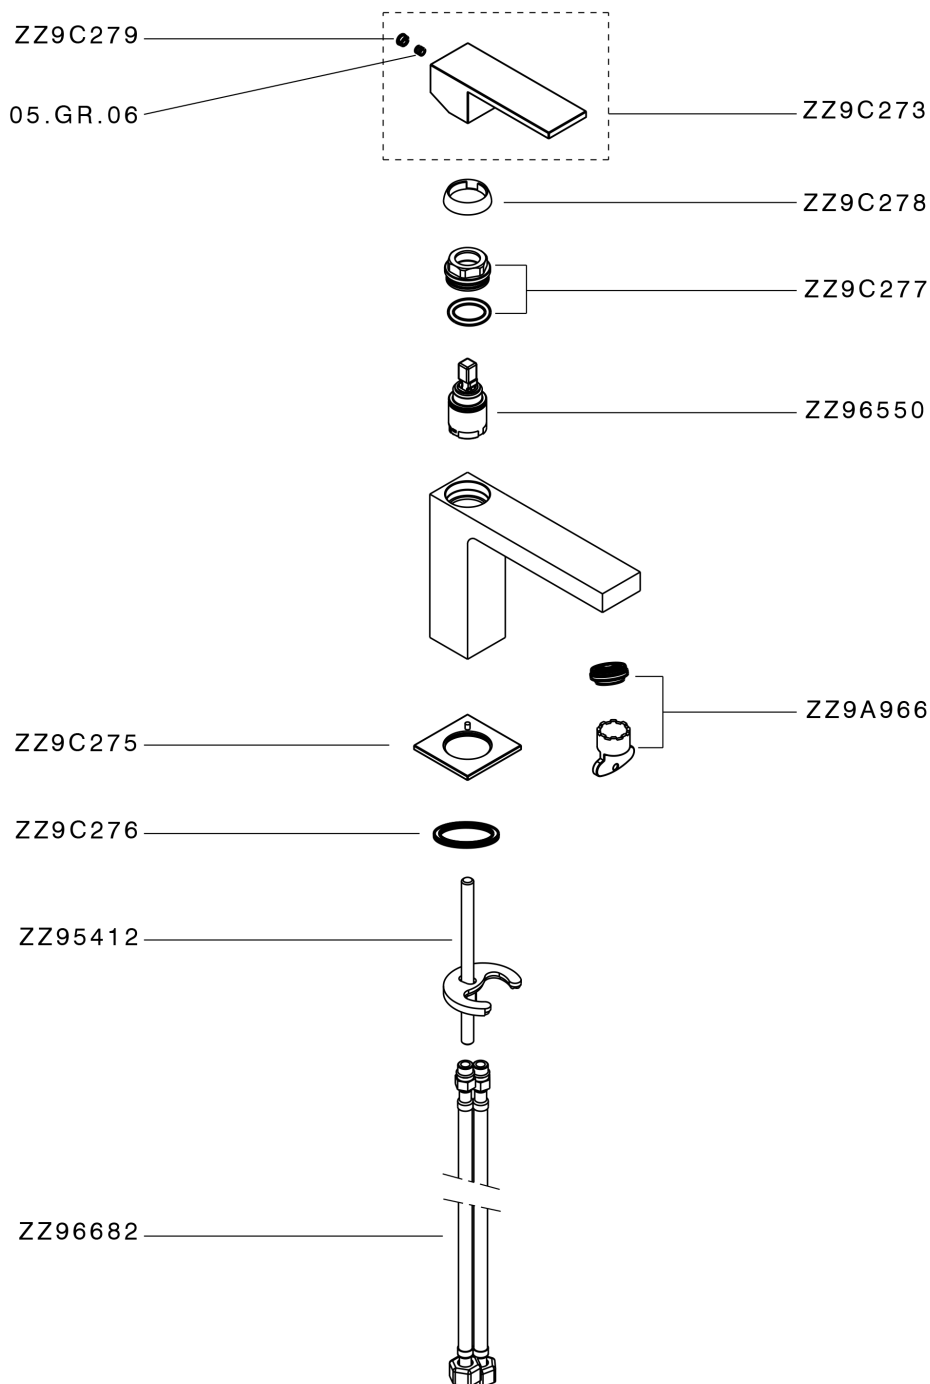

Single lever washbasin mixer NUOVA EGO_NE000544

NE000544

<https://en.huberitalia.com/single-lever-washbasin-mixer-nuova-ego-ne000544>

2025-04-08