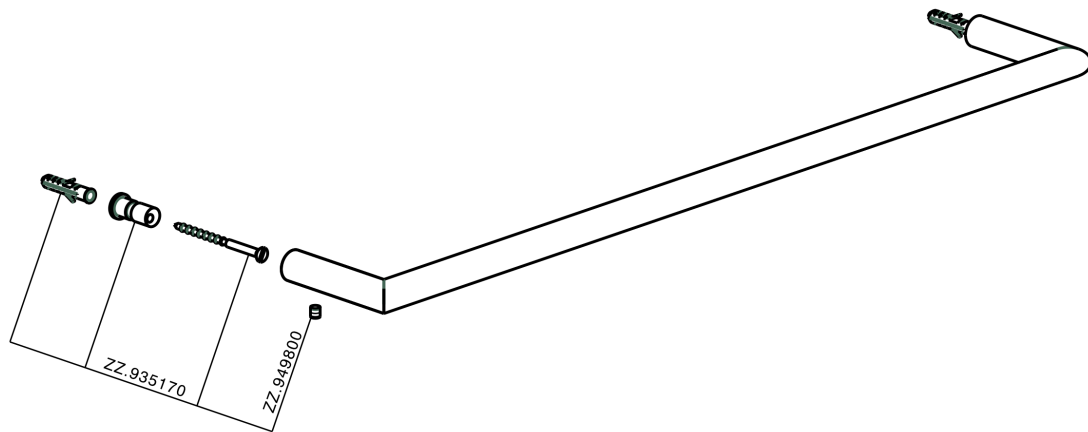

Towel holder BATHROOM ACCESSORIES_SI090102

SI090102

<https://en.huberitalia.com/towel-holder-bathroom-accessories-si090102>

2026-06-13