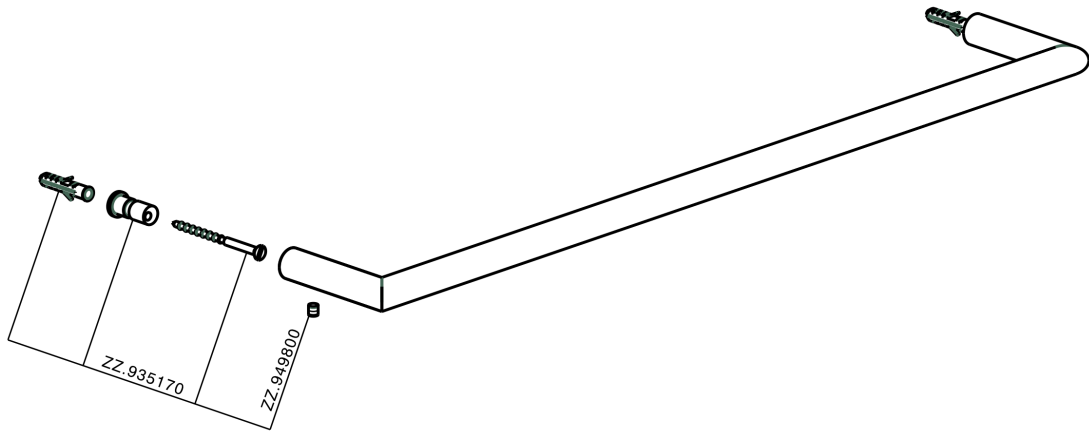

Towel holder BATHROOM ACCESSORIES_SI090102

MODEL **SI090102**

Towel holder

AVAILABLE FINISHINGS

-  **21** 21 Chrome
-  **2B** 2B Polished Nickel
-  **2F** 2F Brushed Nickel
-  **2P** 2P Rose Gold
-  **2Q** 2Q Black Titanium
-  **40** 40 Matt Black
-  **4Q** 4Q Matt White

CHARACTERISTICS

Towel holder BATHROOM ACCESSORIES_SI090102

SI090102

<https://en.huberitalia.com/towel-holder-bathroom-accessories-si090102>

2026-04-06