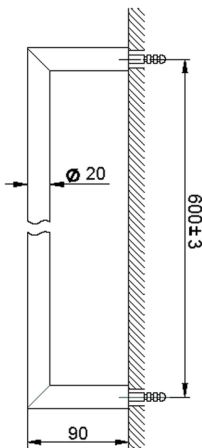

Towel holder BATHROOM ACCESSORIES_SI090102

MODEL **SI090102**

Towel holder

AVAILABLE FINISHINGS

-  **21** 21 Chrome
-  **2B** 2B Polished Nickel
-  **2F** 2F Brushed Nickel
-  **2P** 2P Rose Gold
-  **2Q** 2Q Black Titanium
-  **40** 40 Matt Black
-  **4Q** 4Q Matt White