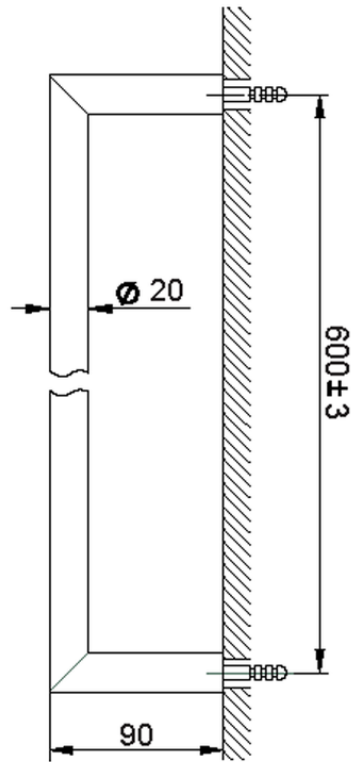

Towel holder BATHROOM ACCESSORIES_SI090102

SI090102

<https://en.huberitalia.com/towel-holder-bathroom-accessories-si090102>

2026-06-05