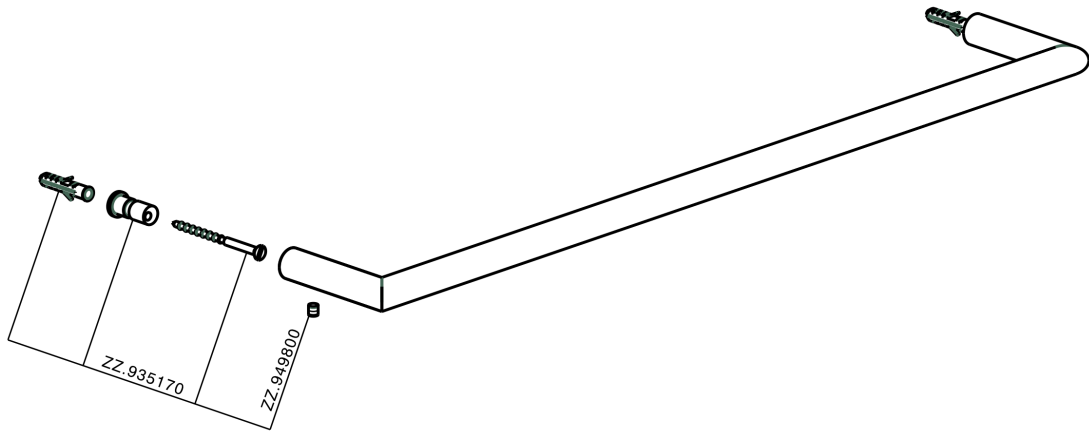

Towel holder BATHROOM ACCESSORIES_SI090102

MODEL **SI090102**

Towel holder

AVAILABLE FINISHINGS

-  **21** 21 Chrome
-  **2B** 2B Polished Nickel
-  **2F** 2F Brushed Nickel
-  **2P** 2P Rose Gold
-  **2Q** 2Q Black Titanium
-  **40** 40 Matt Black
-  **4Q** 4Q Matt White

CHARACTERISTICS

Towel holder BATHROOM ACCESSORIES_SI090102

SI090102

<https://en.huberitalia.com/towel-holder-bathroom-accessories-si090102>

2026-06-06