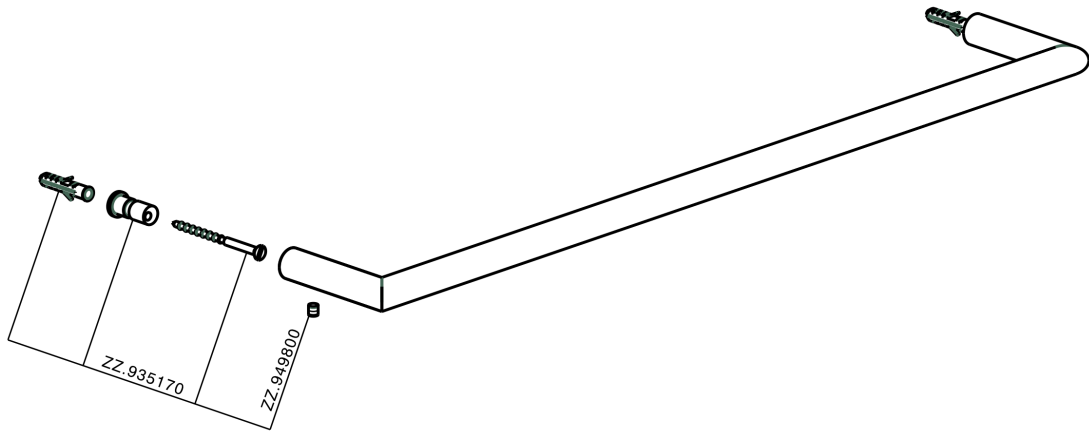

Towel holder BATHROOM ACCESSORIES_SI090102

MODEL **SI090102**

Towel holder

AVAILABLE FINISHINGS

-  **21** 21 Chrome
-  **2B** 2B Polished Nickel
-  **2F** 2F Brushed Nickel
-  **2P** 2P Rose Gold
-  **2Q** 2Q Black Titanium
-  **40** 40 Matt Black
-  **4Q** 4Q Matt White

CHARACTERISTICS

Towel holder BATHROOM ACCESSORIES_SI090102

SI090102

<https://en.huberitalia.com/towel-holder-bathroom-accessories-si090102>

2026-06-10