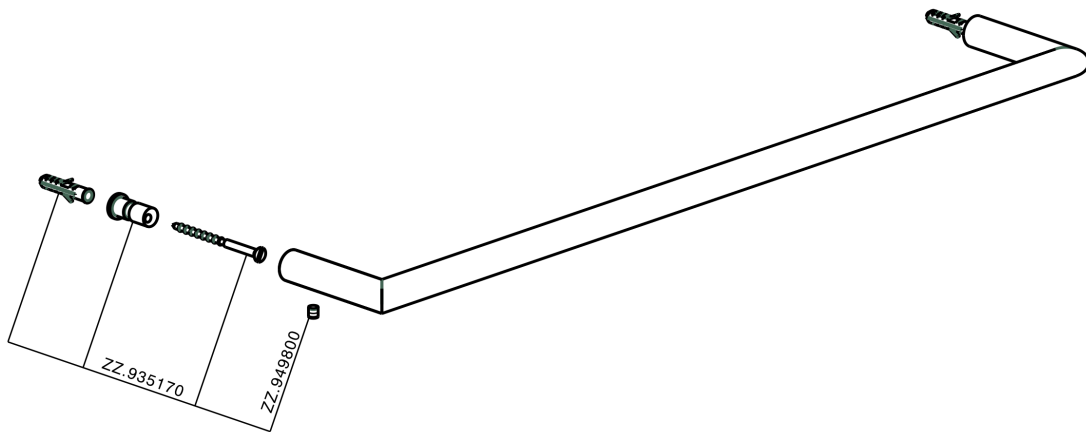

Towel holder BATHROOM ACCESSORIES_SI090102

MODEL **SI090102**

Towel holder

AVAILABLE FINISHINGS

-  **21** 21 Chrome
-  **2B** 2B Polished Nickel
-  **2F** 2F Brushed Nickel
-  **2P** 2P Rose Gold
-  **2Q** 2Q Black Titanium
-  **40** 40 Matt Black
-  **4Q** 4Q Matt White

CHARACTERISTICS

Towel holder BATHROOM ACCESSORIES_SI090102

SI090102

<https://en.huberitalia.com/towel-holder-bathroom-accessories-si090102>

2026-04-08