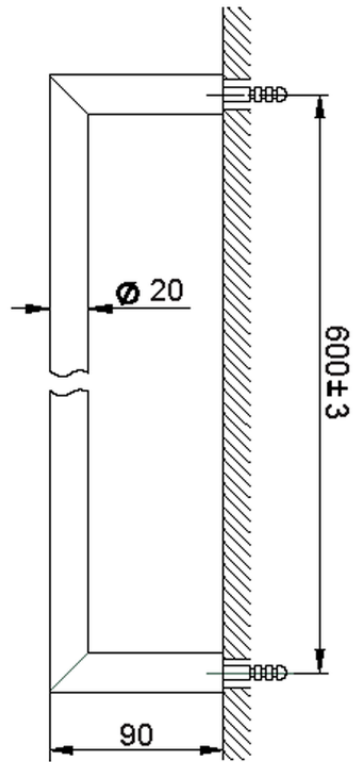

Towel holder BATHROOM ACCESSORIES_SI090102

SI090102

<https://en.huberitalia.com/towel-holder-bathroom-accessories-si090102>

2026-06-06