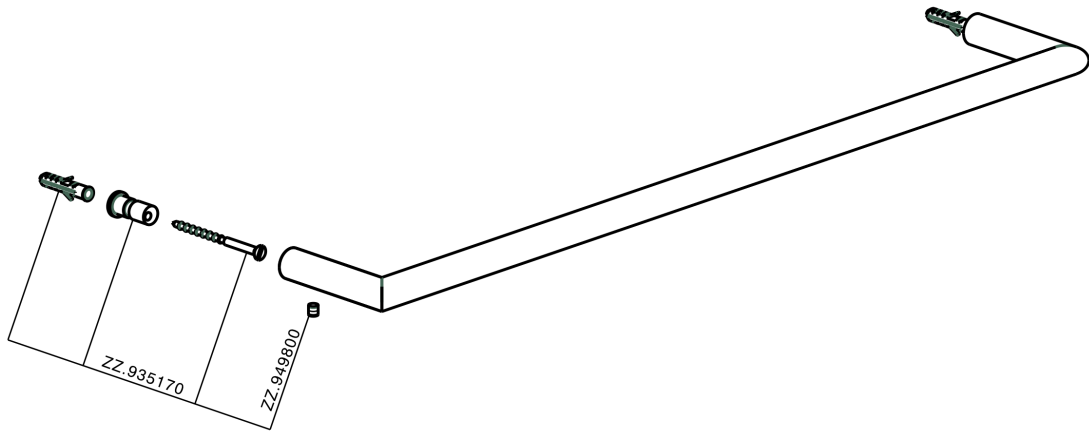

Towel holder BATHROOM ACCESSORIES_SI090102

MODEL **SI090102**

Towel holder

AVAILABLE FINISHINGS

-  **21** 21 Chrome
-  **2B** 2B Polished Nickel
-  **2F** 2F Brushed Nickel
-  **2P** 2P Rose Gold
-  **2Q** 2Q Black Titanium
-  **40** 40 Matt Black
-  **4Q** 4Q Matt White

CHARACTERISTICS

Towel holder BATHROOM ACCESSORIES_SI090102

SI090102

<https://en.huberitalia.com/towel-holder-bathroom-accessories-si090102>

2026-06-09