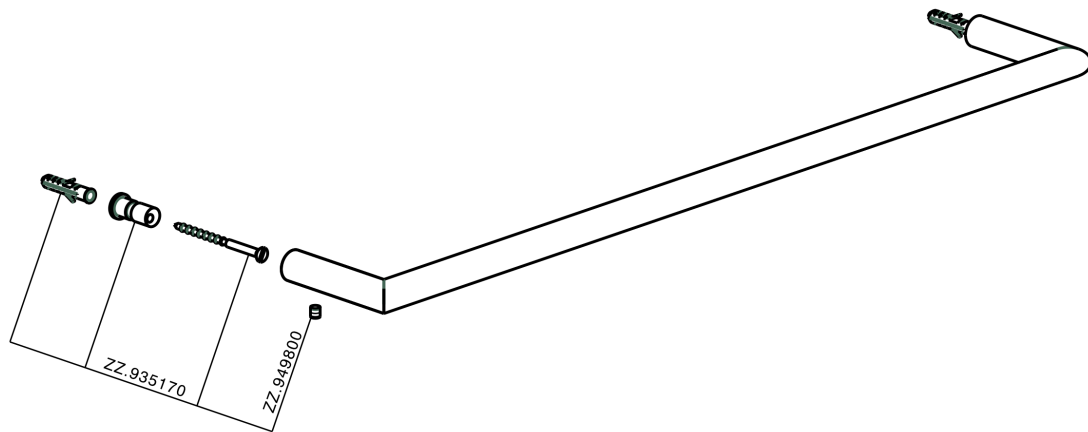

Towel holder BATHROOM ACCESSORIES_SI090102

SI090102

<https://en.huberitalia.com/towel-holder-bathroom-accessories-si090102>

2026-04-06