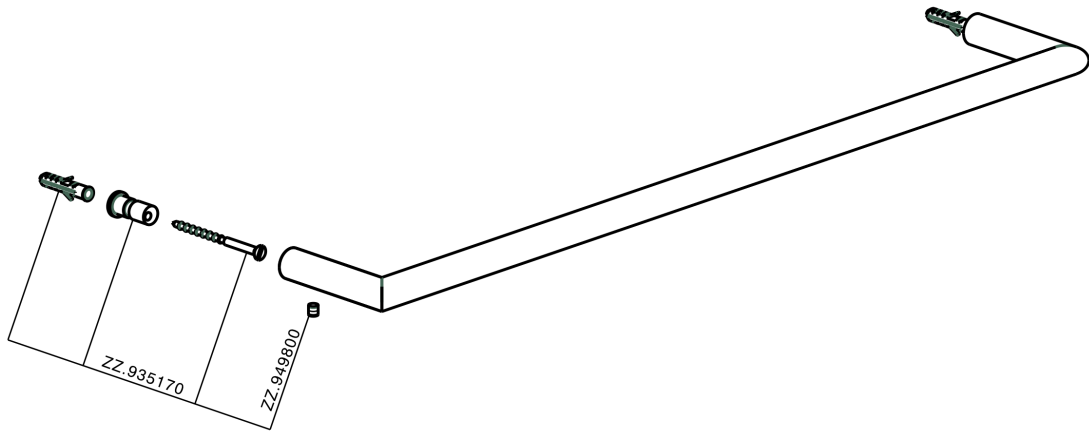

Towel holder BATHROOM ACCESSORIES_SI090102

MODEL **SI090102**

Towel holder

AVAILABLE FINISHINGS

-  **21** 21 Chrome
-  **2B** 2B Polished Nickel
-  **2F** 2F Brushed Nickel
-  **2P** 2P Rose Gold
-  **2Q** 2Q Black Titanium
-  **40** 40 Matt Black
-  **4Q** 4Q Matt White

CHARACTERISTICS

Towel holder BATHROOM ACCESSORIES_SI090102

SI090102

<https://en.huberitalia.com/towel-holder-bathroom-accessories-si090102>

2026-04-08