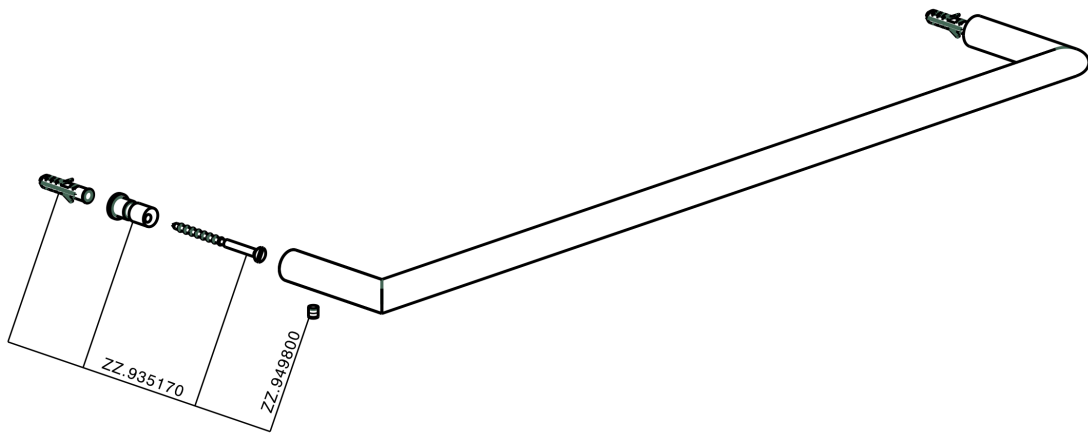

Towel holder BATHROOM ACCESSORIES_SI090102

SI090102

<https://en.huberitalia.com/towel-holder-bathroom-accessories-si090102>

2026-04-08