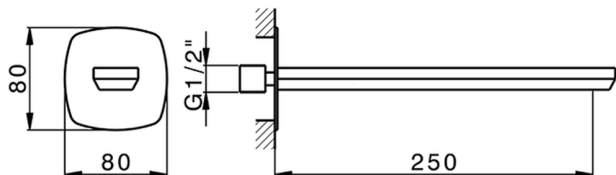

Filler spout HARLOCK_HC000242

MODEL **HC000242**

Filler spout, L.250 mm, 1/2" M connection

AVAILABLE FINISHINGS

- **21** 21 Chrome
- **2P** 2P Rose Gold
- **2Q** 2Q Black Titanium
- **40** 40 Matt Black
- **4Q** 4Q Matt White

CHARACTERISTICS

2024-12-22