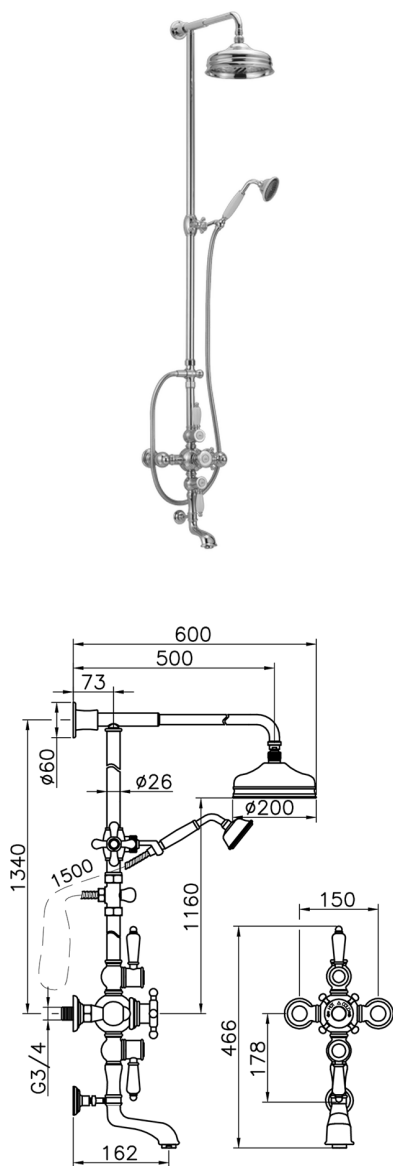

3-function Thermostatic bath set COLUMNS_592.VN21H.

MODEL **592.VN21H.**

3-function Thermostatic bath set, 2-outlet diverter, not Adjustable Column, 2 Stopvalves, sliding handshower bracket, 78 mm Brass Classic one spray handshower, 200 mm Brass round headshower, 150 cm Brass flexible hose

AVAILABLE FINISHINGS

-  **AC** AC Satin Brushed Nickel
-  **AG** AG Antique Gold
-  **BA** BA Old Bronze
-  **CR** CR Chrome

CHARACTERISTICS

Cartridge Spare Parts **24.04A.PP**
8x20 Plus P Thermostatic Valve