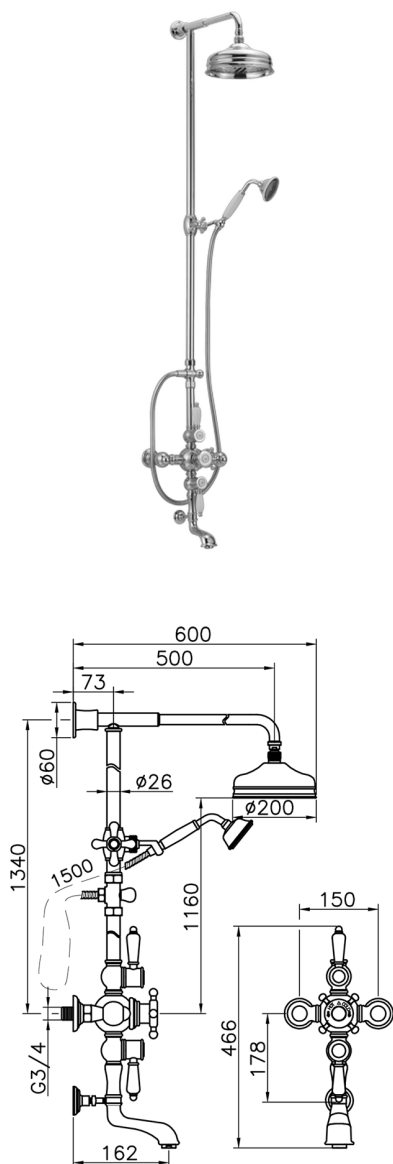

## 3-function Thermostatic bath set COLUMNS\_592.VN21H.

MODEL **592.VN21H.**

3-function Thermostatic bath set, 2-outlet diverter, not Adjustable Column, 2 Stopvalves, sliding handshower bracket, 78 mm Brass Classic one spray handshower, 200 mm Brass round headshower, 150 cm Brass flexible hose

### AVAILABLE FINISHINGS

-  **AC** AC Satin Brushed Nickel
-  **AG** AG Antique Gold
-  **BA** BA Old Bronze
-  **CR** CR Chrome

### CHARACTERISTICS

Cartridge Spare Parts **24.04A.PP**

**8x20 Plus P Thermostatic Valve**