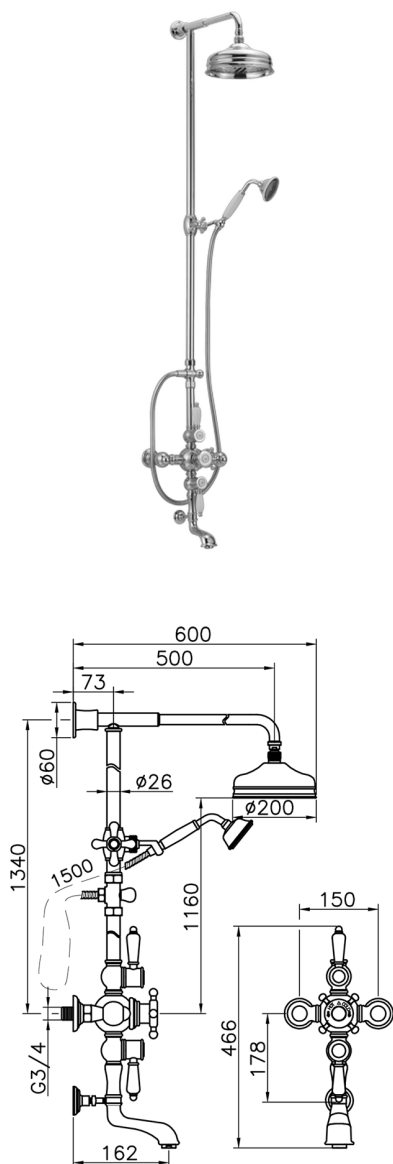

3-function Thermostatic bath set COLUMNS_592.VN21H.

MODEL **592.VN21H.**

3-function Thermostatic bath set, 2-outlet diverter, not Adjustable Column, 2 Stopvalves, sliding handshower bracket, 78 mm Brass Classic one spray handshower, 200 mm Brass round headshower, 150 cm Brass flexible hose

AVAILABLE FINISHINGS

-  **AC** AC Satin Brushed Nickel
-  **AG** AG Antique Gold
-  **BA** BA Old Bronze
-  **CR** CR Chrome

CHARACTERISTICS

Cartridge Spare Parts **24.04A.PP**

8x20 Plus P Thermostatic Valve