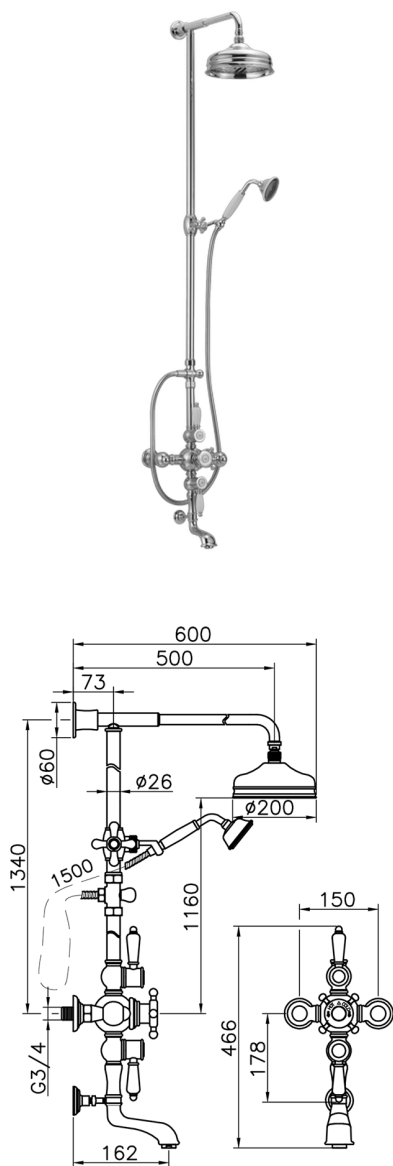

## 3-function Thermostatic bath set COLUMNS\_592.VN21H.

MODEL **592.VN21H.**

3-function Thermostatic bath set, 2-outlet diverter, not Adjustable Column, 2 Stopvalves, sliding handshower bracket, 78 mm Brass Classic one spray handshower, 200 mm Brass round headshower, 150 cm Brass flexible hose

### AVAILABLE FINISHINGS

-  **AC** AC Satin Brushed Nickel
-  **AG** AG Antique Gold
-  **BA** BA Old Bronze
-  **CR** CR Chrome

### CHARACTERISTICS

Cartridge Spare Parts **24.04A.PP**

**8x20 Plus P Thermostatic Valve**