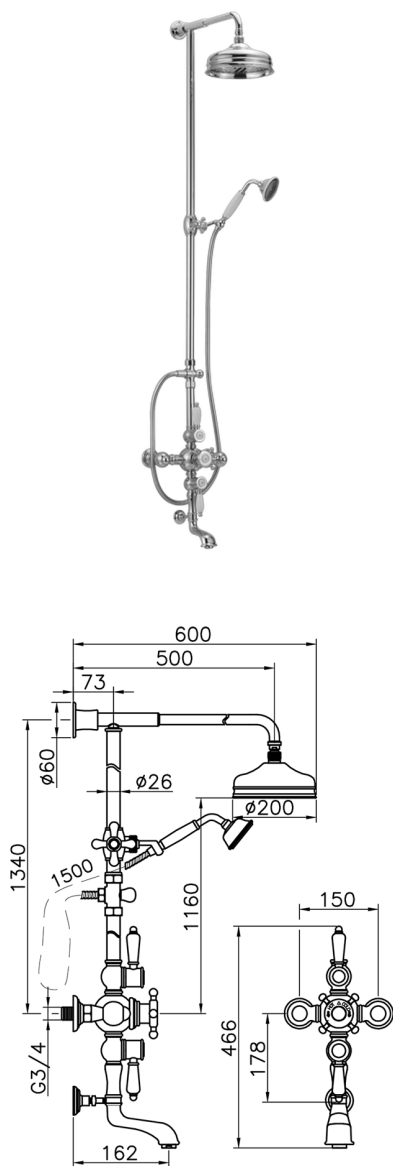

## 3-function Thermostatic bath set COLUMNS\_592.VN21H.

MODEL **592.VN21H.**

3-function Thermostatic bath set, 2-outlet diverter, not Adjustable Column, 2 Stopvalves, sliding handshower bracket, 78 mm Brass Classic one spray handshower, 200 mm Brass round headshower, 150 cm Brass flexible hose

### AVAILABLE FINISHINGS

-  **AC** AC Satin Brushed Nickel
-  **AG** AG Antique Gold
-  **BA** BA Old Bronze
-  **CR** CR Chrome

### CHARACTERISTICS

Cartridge Spare Parts **24.04A.PP**  
**8x20 Plus P Thermostatic Valve**