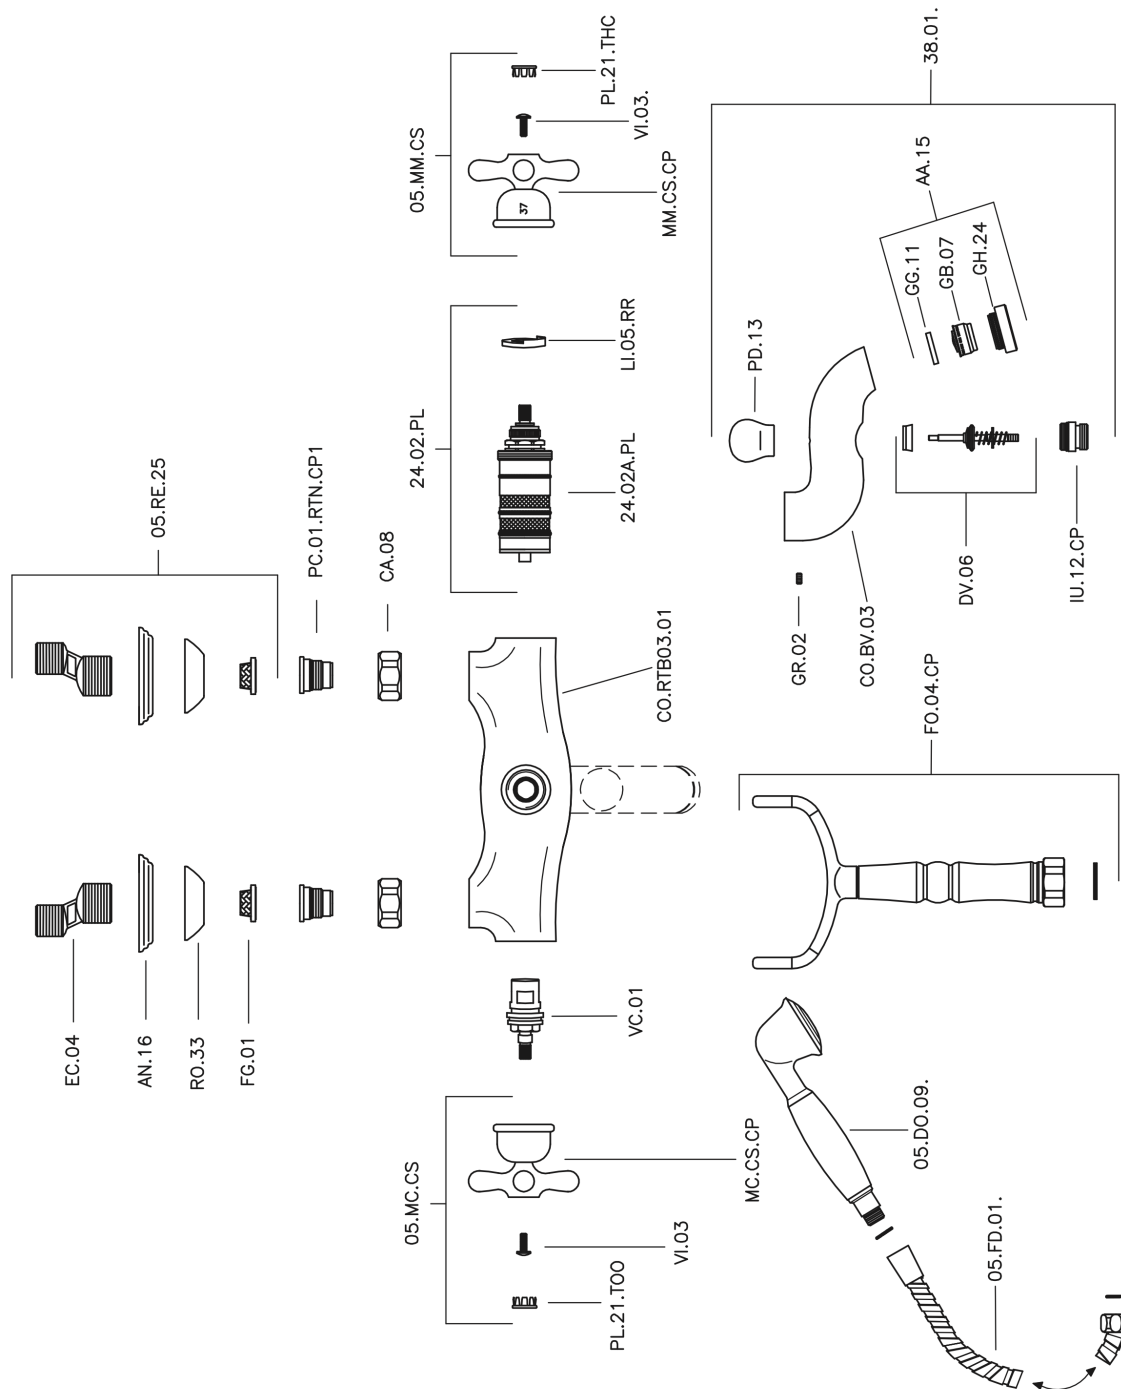

Thermostatic bath mixer CROISSETTE_CST33010

CST33010

<https://en.huberitalia.com/thermostatic-bath-mixer-croisette-cst33010>

2024-12-18