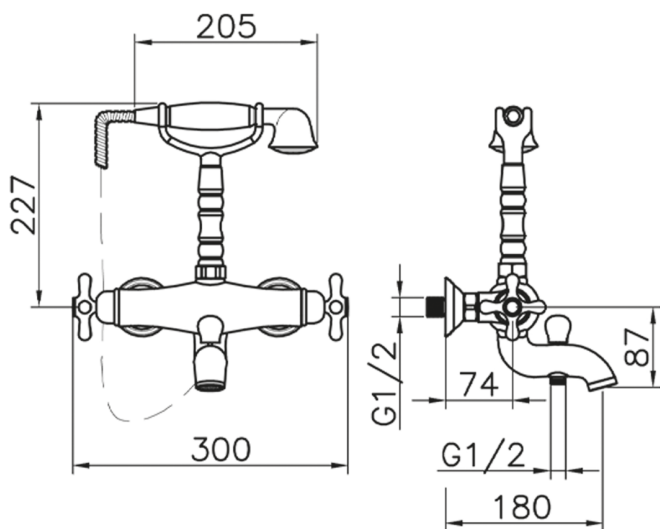

## Thermostatic bath mixer CROISSETTE\_CST33010

MODEL **CST33010**

Thermostatic bath mixer, handshower bracket, classic  
D.53 mm Brass one spray handshower, Brass 150  
cm. flexible hose

### CHARACTERISTICS

Cartridge Spare Parts **24.04A.PP**

**8x20 Plus P Thermostatic Valve**