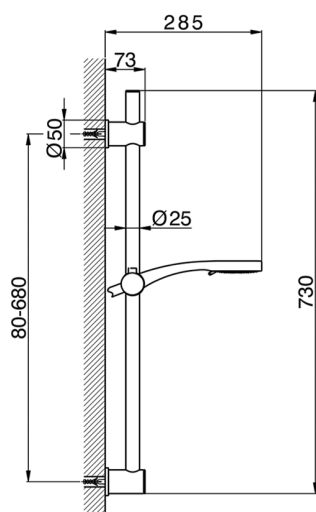

Shower set SHOWER_SS012230

MODEL **SS012230**

Shower set, 73 cm sliding rail bar with sliding bracket, adjustable center, 92 mm ABS 3 spray handshower, 150 cm smooth SILVERFLEX Flexible Hose

AVAILABLE FINISHINGS

CHARACTERISTICS

2024-12-18