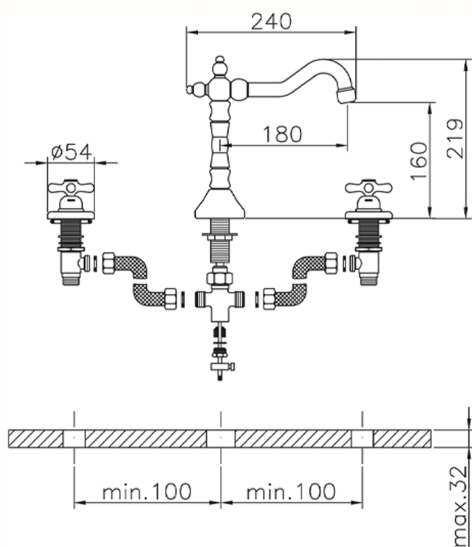

Washbasin 3-holes mixer CROISSETTE_CS001060

MODEL **CS001060**

Washbasin 3-holes mixer, with automatic 1"1/4 automatic pop-up waste, swivel spout

AVAILABLE FINISHINGS

-  **21** 21 Chrome
-  **27** 27 Old Bronze
-  **2G** 2G Antique Gold
-  **2W** 2W Brushed Gold