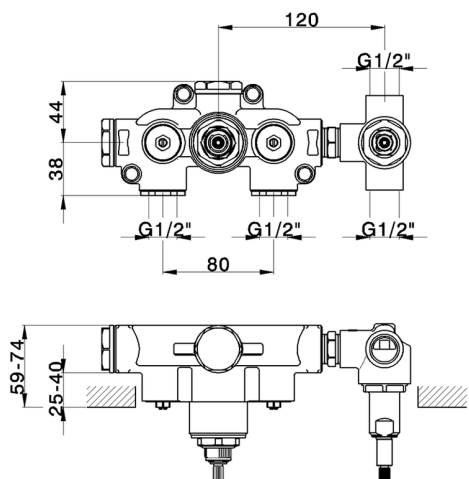

**Concealed thermostatic shower mixer, 2-outlet CONCEALED\_ZB019140**

MODEL **ZB019140**

Concealed thermostatic shower mixer,  
2-outlet, without trim kit

AVAILABLE FINISHINGS

**04** 04 Without finishing

CHARACTERISTICS

Installation **Concealed**

Cartridge Spare Parts **24.04A.PP**

**8x20 Plus P Thermostatic Valve**

Concealed **1**

**Thermostatic**

The Huber thermostatic is your personal water manager, helping you to handle, control and save water and energy.