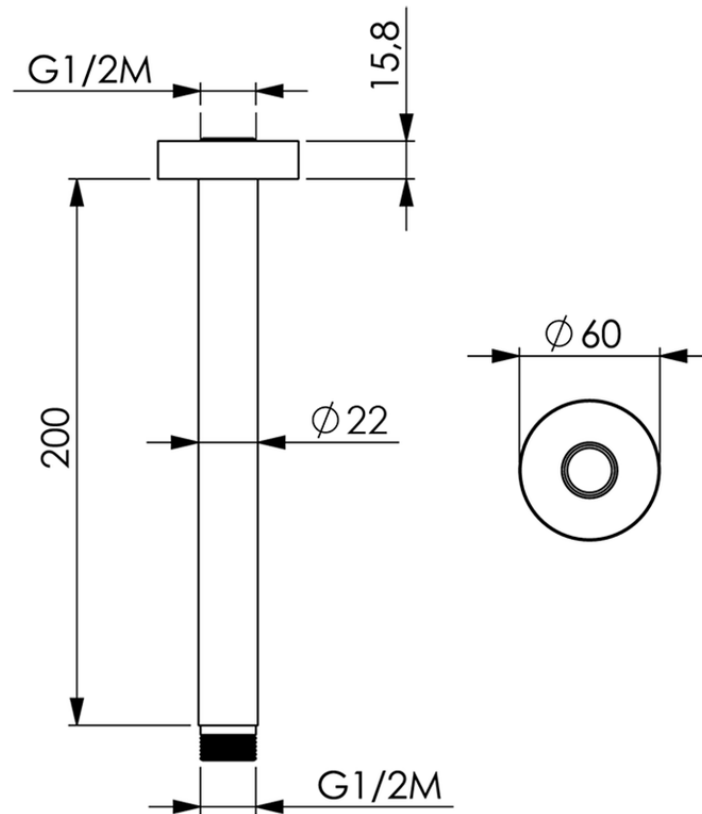

Ceiling shower arm SHOWER_SS013440

SS013440

<https://en.huberitalia.com/ceiling-shower-arm-shower-ss013440>

2026-05-19