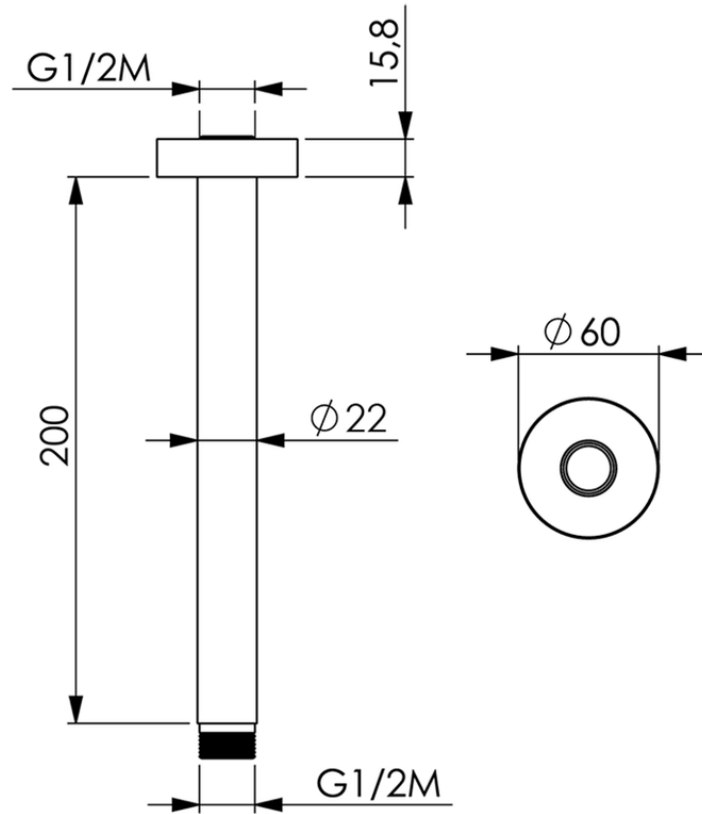

Ceiling shower arm SHOWER_SS013440

SS013440

<https://en.huberitalia.com/ceiling-shower-arm-shower-ss013440>

2026-06-29