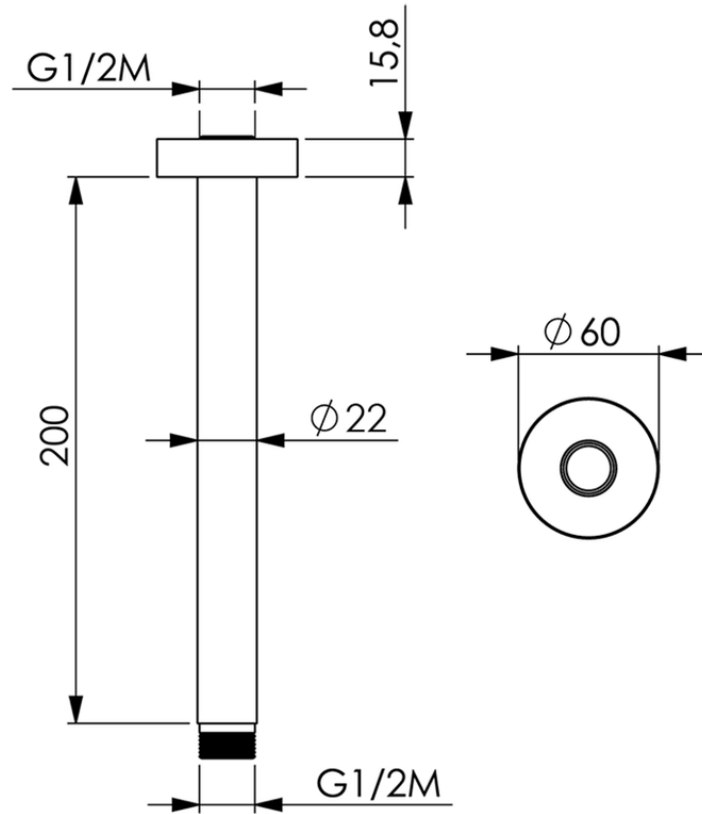

Ceiling shower arm SHOWER_SS013440

SS013440

<https://en.huberitalia.com/ceiling-shower-arm-shower-ss013440>

2026-04-07