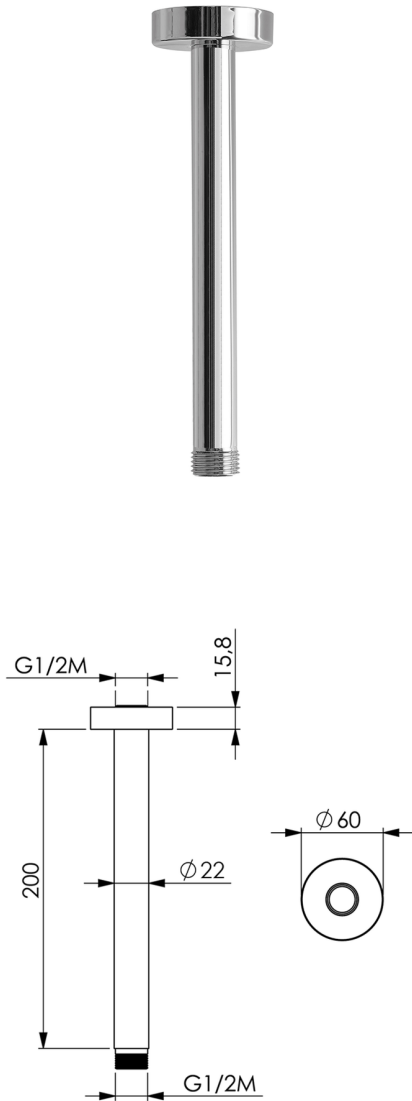

Ceiling shower arm SHOWER_SS013440

MODEL **SS013440**

Ceiling shower arm, L.200 mm D.22 mm, Brass

AVAILABLE FINISHINGS

- **21** 21 Chrome
- **2F** 2F Brushed Nickel
- **2W** 2W Brushed Gold
- **40** 40 Matt Black
- **4Q** 4Q Matt White

CHARACTERISTICS

2026-04-30