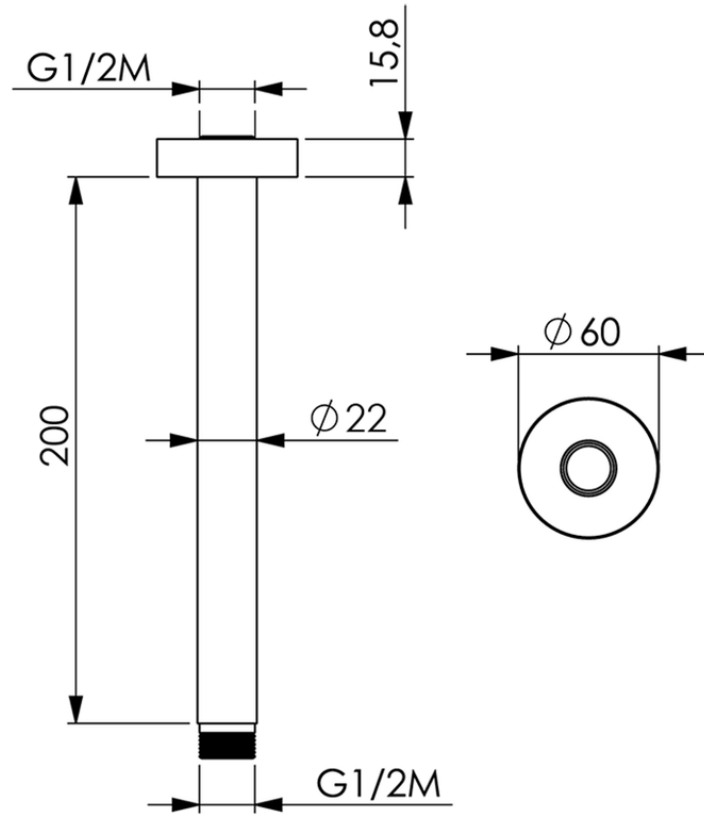

Ceiling shower arm SHOWER_SS013440

SS013440

<https://en.huberitalia.com/ceiling-shower-arm-shower-ss013440>

2026-04-28