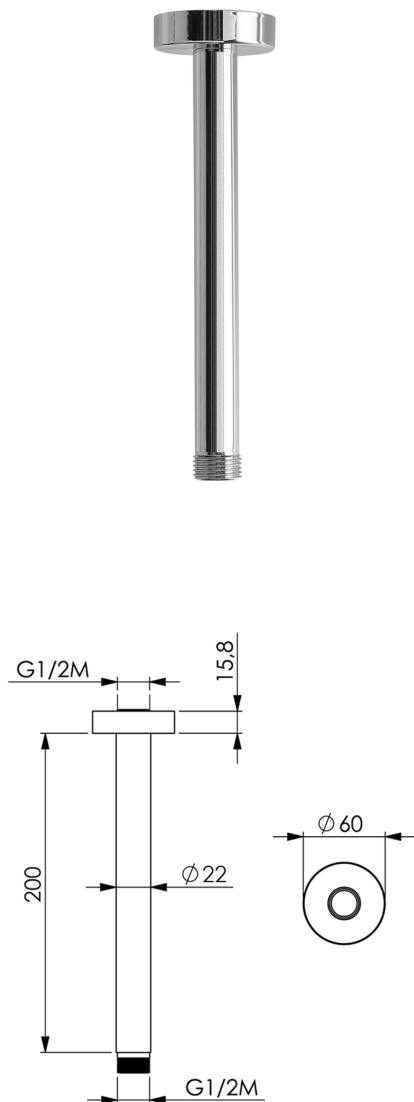

Ceiling shower arm SHOWER_SS013440

MODEL **SS013440**

Ceiling shower arm, L.200 mm D.22 mm, Brass

AVAILABLE FINISHINGS

- **21** 21 Chrome
- **2F** 2F Brushed Nickel
- **2W** 2W Brushed Gold
- **40** 40 Matt Black
- **4Q** 4Q Matt White

CHARACTERISTICS

2026-05-19