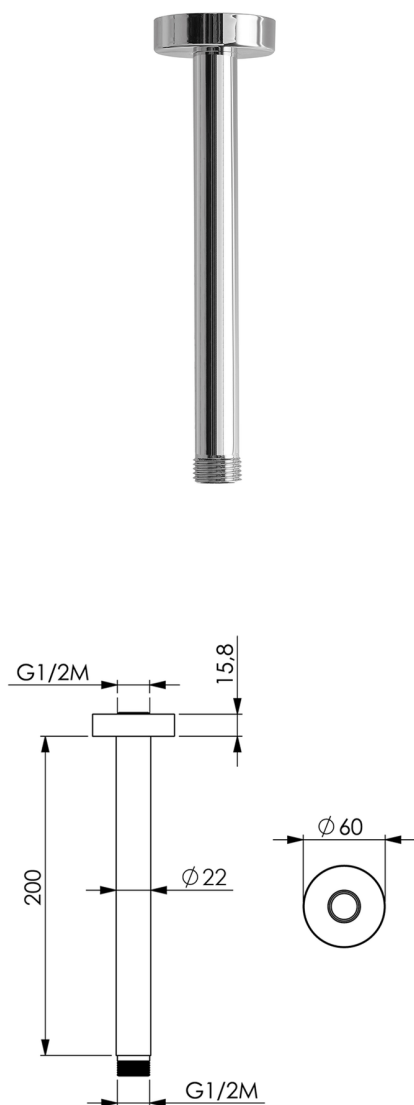

Ceiling shower arm SHOWER_SS013440

MODEL **SS013440**

Ceiling shower arm, L.200 mm D.22 mm, Brass

AVAILABLE FINISHINGS

- **21** 21 Chrome
- **2F** 2F Brushed Nickel
- **2W** 2W Brushed Gold
- **40** 40 Matt Black
- **4Q** 4Q Matt White

CHARACTERISTICS

2026-04-28