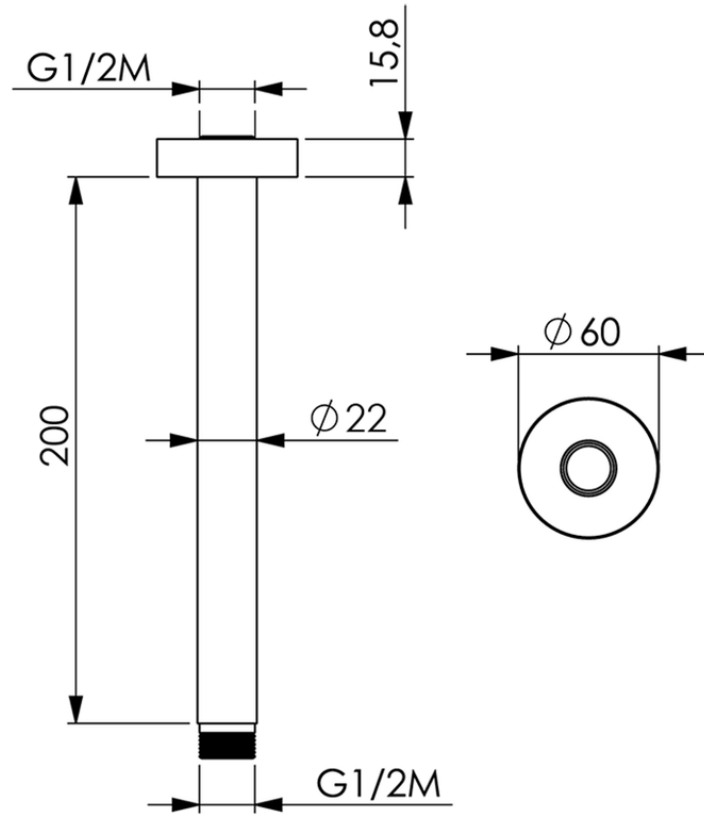

Ceiling shower arm SHOWER_SS013440

SS013440

<https://en.huberitalia.com/ceiling-shower-arm-shower-ss013440>

2026-06-08