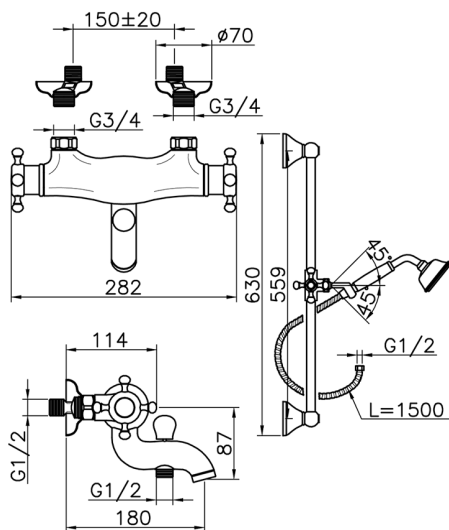

Thermostatic bath-shower mixer with sliding bar VICTORIAN_VTS27010

MODEL **VTS27010**

Thermostatic bath-shower mixer with sliding bar,56 cm Sliding rail kit with sliding bracket,78 mm Brass Classic One spray Handshower,150 cm Brass flexible hose

AVAILABLE FINISHINGS

-  **21** 21 Chrome
-  **27** 27 Old Bronze
-  **2A** 2A Satin Brushed Nickel
-  **2G** 2G Antique Gold
-  **2W** 2W Brushed Gold

CHARACTERISTICS

Cartridge Spare Parts **24.04A.PP**
8x20 Plus P Thermostatic Valve