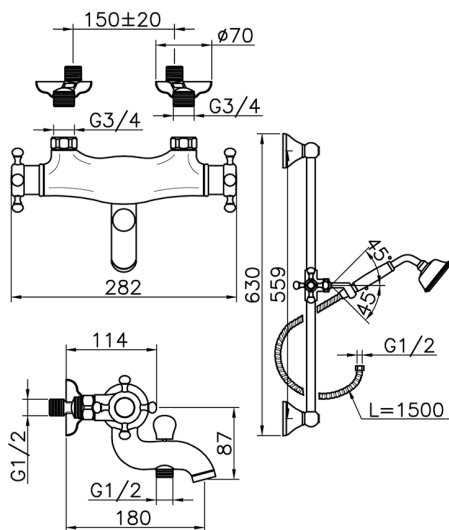

Thermostatic bath-shower mixer with sliding bar VICTORIAN_VTS27010

MODEL **VTS27010**

Thermostatic bath-shower mixer with sliding bar, 56 cm Sliding rail kit with sliding bracket, 78 mm Brass Classic One spray Handshower, 150 cm Brass flexible hose

AVAILABLE FINISHINGS

-  **21** 21 Chrome
-  **27** 27 Old Bronze
-  **2A** 2A Satin Brushed Nickel
-  **2G** 2G Antique Gold
-  **2W** 2W Brushed Gold

CHARACTERISTICS

Cartridge Spare Parts **24.04A.PP**
8x20 Plus P Thermostatic Valve