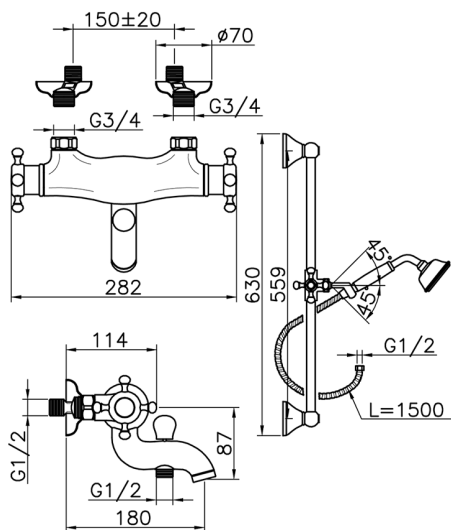

Thermostatic bath-shower mixer with sliding bar VICTORIAN_VTS27010

MODEL **VTS27010**

Thermostatic bath-shower mixer with sliding bar, 56 cm Sliding rail kit with sliding bracket, 78 mm Brass Classic One spray Handshower, 150 cm Brass flexible hose

AVAILABLE FINISHINGS

-  **21** 21 Chrome
-  **27** 27 Old Bronze
-  **2A** 2A Satin Brushed Nickel
-  **2G** 2G Antique Gold
-  **2W** 2W Brushed Gold

CHARACTERISTICS

Cartridge Spare Parts **24.04A.PP**
8x20 Plus P Thermostatic Valve