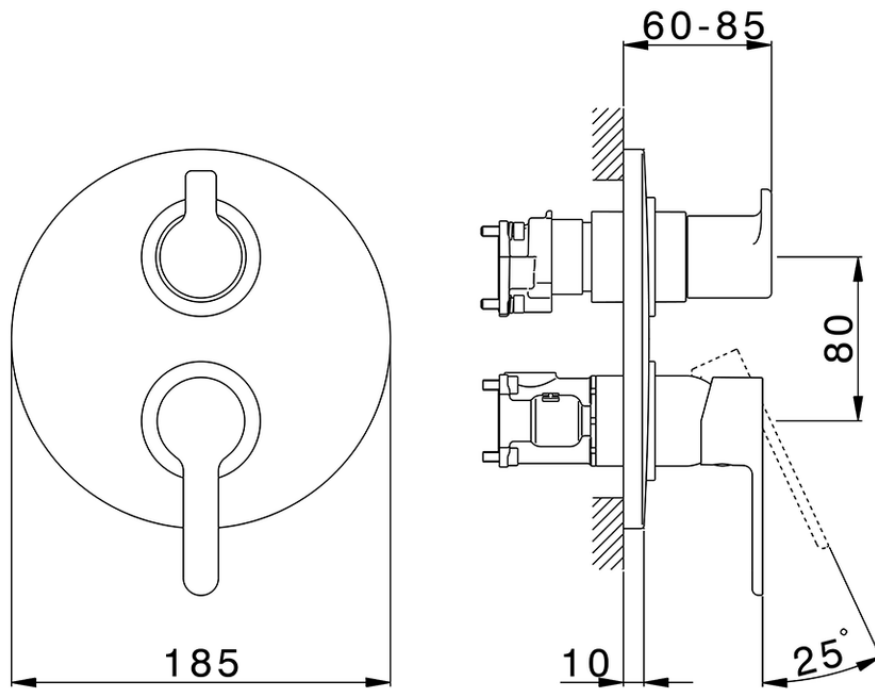

Exposed part for Single Lever One Box Valve ONE BOX_H20BM030

H20BM030

<https://en.huberitalia.com/exposed-part-for-single-lever-one-box-valve-one-box-h20bm030>

ZB00B031

<https://en.huberitalia.com/one-box-universal-concealed-part-one-box-zb00b031>

ZB00B030

<https://en.huberitalia.com/one-box-universal-concealed-part-one-box-zb00b030>

2026-04-29