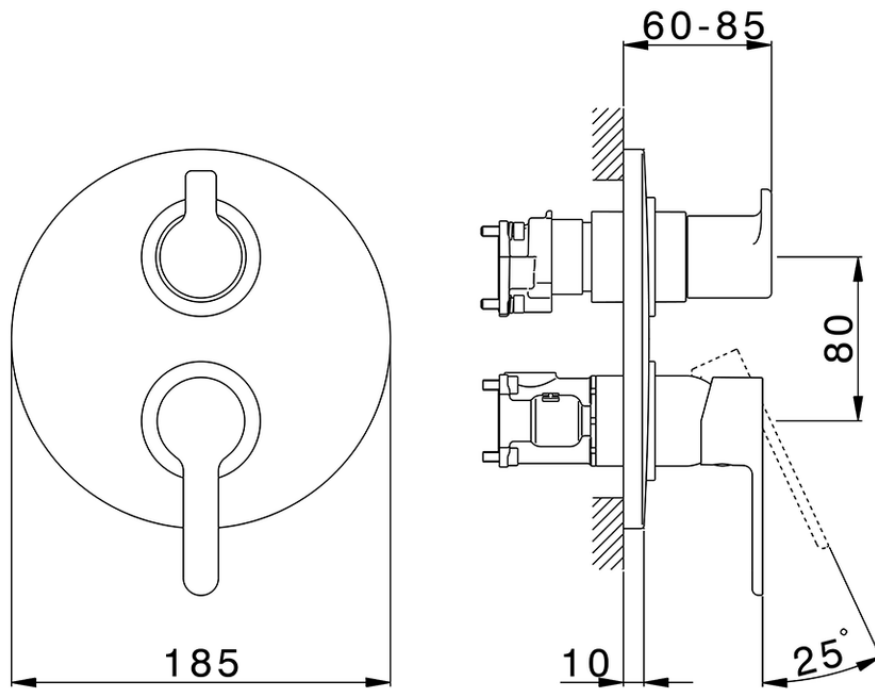

Exposed part for Single Lever One Box Valve ONE BOX_H20BM030

H20BM030

<https://en.huberitalia.com/exposed-part-for-single-lever-one-box-valve-one-box-h20bm030>

ZB00B031

<https://en.huberitalia.com/one-box-universal-concealed-part-one-box-zb00b031>

ZB00B030

<https://en.huberitalia.com/one-box-universal-concealed-part-one-box-zb00b030>

2026-04-06