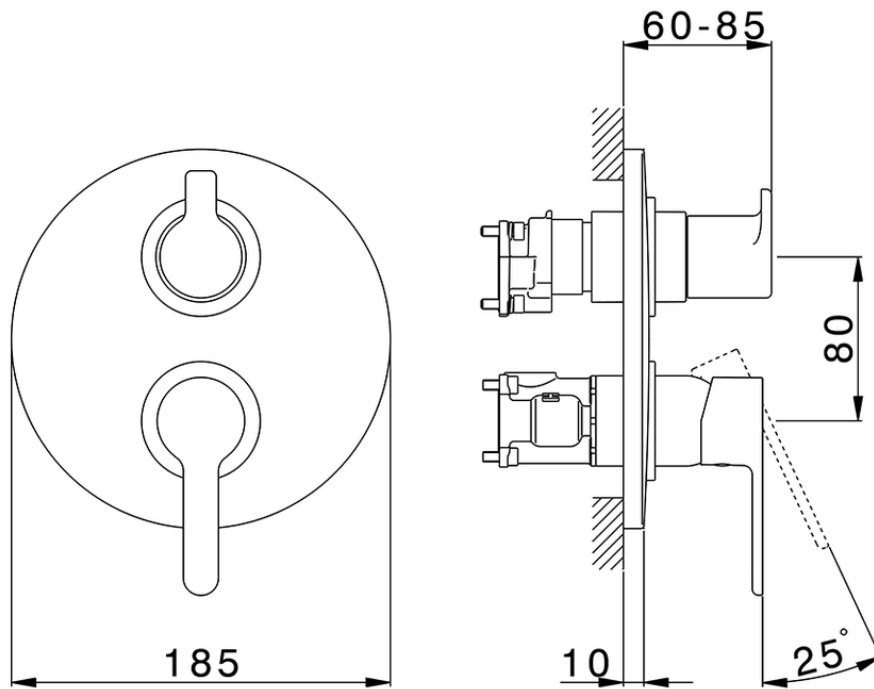

Exposed part for Single Lever One Box Valve ONE BOX_H20BM030

H20BM030

<https://en.huberitalia.com/exposed-part-for-single-lever-one-box-valve-one-box-h20bm030>

ZB00B031

<https://en.huberitalia.com/one-box-universal-concealed-part-one-box-zb00b031>

ZB00B030

<https://en.huberitalia.com/one-box-universal-concealed-part-one-box-zb00b030>

2026-06-13