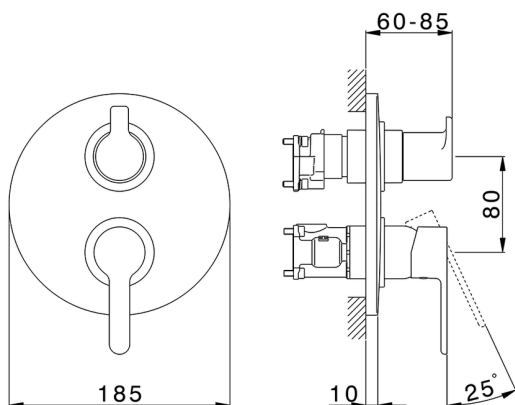

## Exposed part for Single Lever One Box Valve ONE BOX\_H20BM030

MODEL **H20BM030**

Exposed part for Single Lever One Box Valve, with 2-3 outlet diverter, Minimum depth of installation: 67 mm, without concealed part, for items ZB00B030-ZB00B031

AVAILABLE FINISHINGS

CHARACTERISTICS

Cartridge Spare Parts **ZZ97179000**

**35 mm Cartridge**

Installation **Concealed**

Required concealed parts **ZB00B031**

**ZB00B030**

## Exposed part for Single Lever One Box Valve ONE BOX\_H20BM030

H20BM030

<https://en.huberitalia.com/exposed-part-for-single-lever-one-box-valve-one-box-h20bm030>