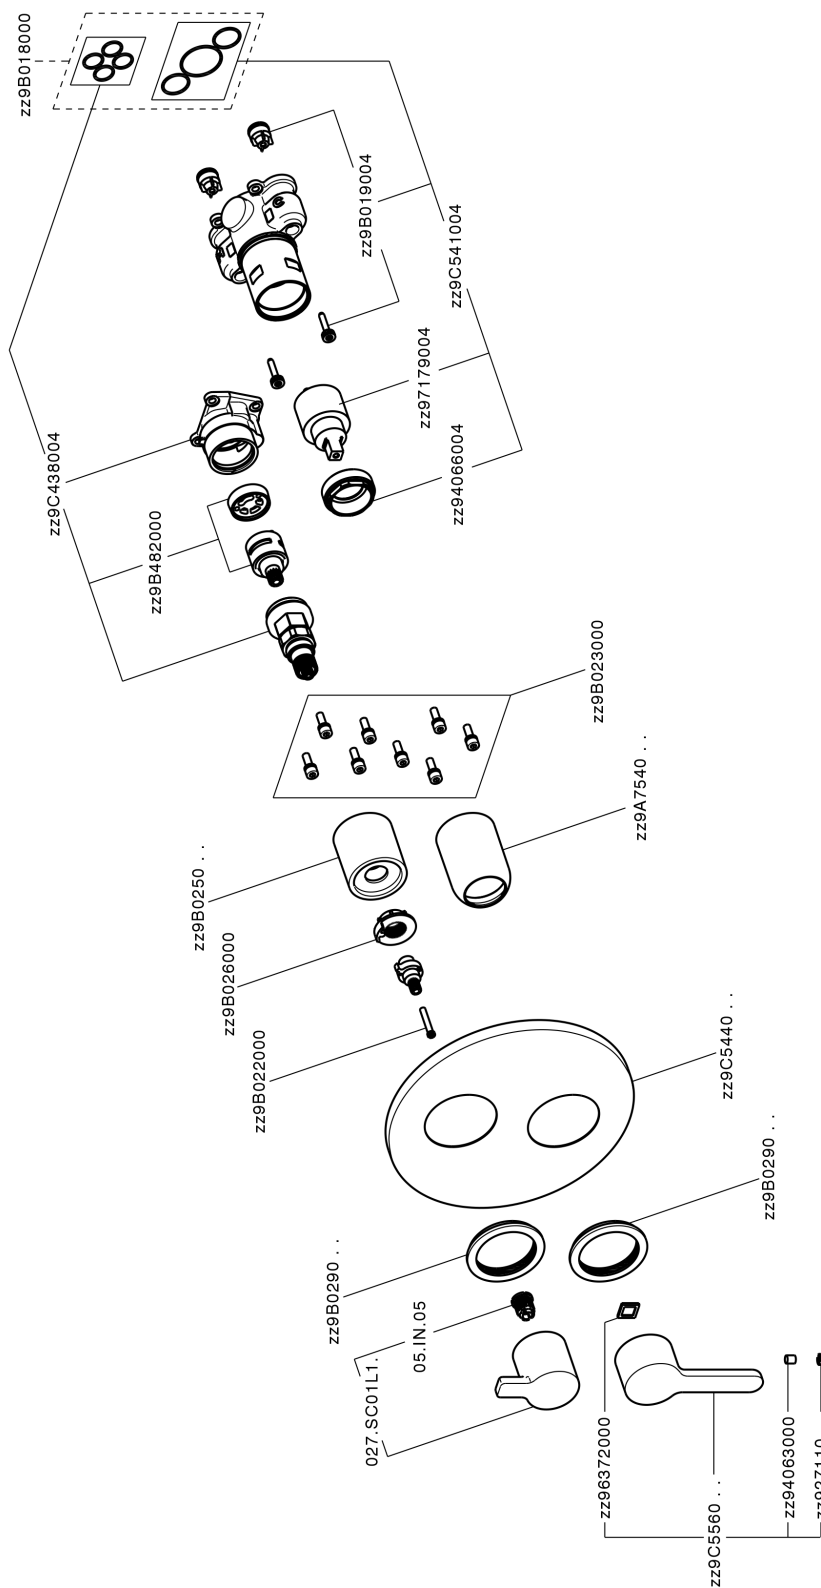

## Exposed part for Single Lever One Box Valve ONE BOX\_H20BM030

MODEL **H20BM030**

Exposed part for Single Lever One Box Valve, with 2-3 outlet diverter, Minimum depth of installation: 67 mm, without concealed part, for items ZB00B030-ZB00B031

AVAILABLE FINISHINGS

CHARACTERISTICS

Cartridge Spare Parts **ZZ97179000**

**35 mm Cartridge**

Installation **Concealed**

Required concealed parts **ZB00B031**

**ZB00B030**

## Exposed part for Single Lever One Box Valve ONE BOX\_H20BM030

H20BM030

<https://en.huberitalia.com/exposed-part-for-single-lever-one-box-valve-one-box-h20bm030>

## One Box Universal Concealed Part ONE BOX\_ZB00B031

MODEL **ZB00B031**

One Box Universal Concealed Part, for 1 or 2 or 3 outlet thermostatic or single lever, without trim kit, with noise reducers, with sealing gasket