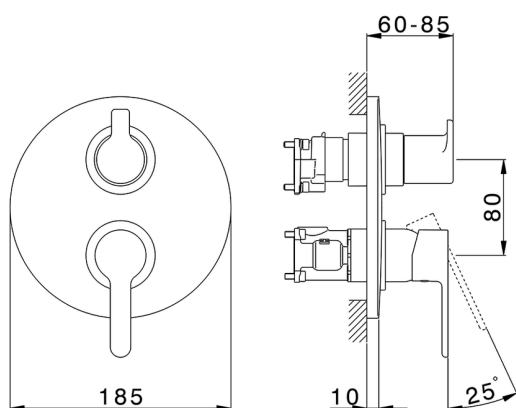

## Exposed part for Single Lever One Box Valve ONE BOX\_H20BM030

MODEL **H20BM030**

Exposed part for Single Lever One Box Valve, with 2-3 outlet diverter, Minimum depth of installation: 67 mm, without concealed part, for items ZB00B030-ZB00B031

AVAILABLE FINISHINGS

CHARACTERISTICS

Cartridge Spare Parts **ZZ97179000**

**35 mm Cartridge**

Installation **Concealed**

Required concealed parts **ZB00B031**

**ZB00B030**

## Exposed part for Single Lever One Box Valve ONE BOX\_H20BM030

H20BM030

<https://en.huberitalia.com/exposed-part-for-single-lever-one-box-valve-one-box-h20bm030>