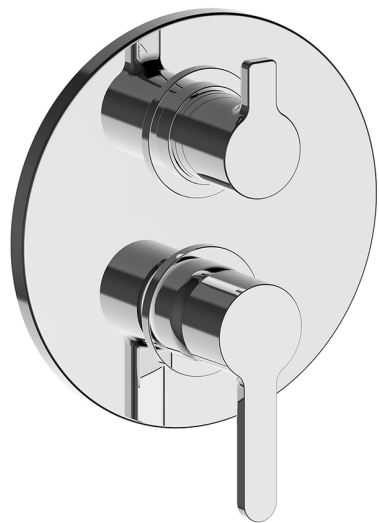

## Exposed part for Single Lever One Box Valve ONE BOX\_H20BM030

MODEL **H20BM030**

Exposed part for Single Lever One Box Valve, with 2-3 outlet diverter, Minimum depth of installation: 67 mm, without concealed part, for items ZB00B030-ZB00B031

AVAILABLE FINISHINGS

CHARACTERISTICS

Cartridge Spare Parts **ZZ97179000**

**35 mm Cartridge**

Installation **Concealed**

Required concealed parts **ZB00B031**

**ZB00B030**

## Exposed part for Single Lever One Box Valve ONE BOX\_H20BM030

H20BM030

<https://en.huberitalia.com/exposed-part-for-single-lever-one-box-valve-one-box-h20bm030>

## One Box Universal Concealed Part ONE BOX\_ZB00B031

MODEL **ZB00B031**

One Box Universal Concealed Part, for 1 or 2 or 3 outlet thermostatic or single lever, without trim kit, with noise reducers, with sealing gasket