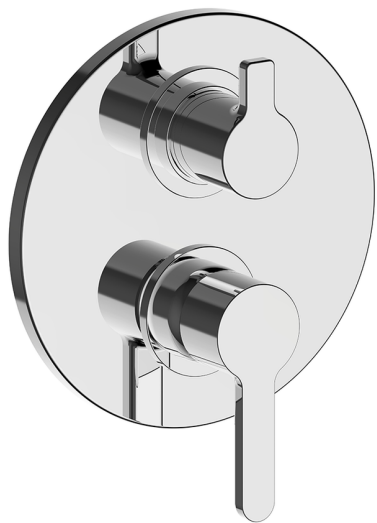

## Exposed part for Single Lever One Box Valve ONE BOX\_H20BM030

MODEL **H20BM030**

Exposed part for Single Lever One Box Valve, with 2-3 outlet diverter, Minimum depth of installation: 67 mm, without concealed part, for items ZB00B030-ZB00B031

AVAILABLE FINISHINGS

CHARACTERISTICS

Cartridge Spare Parts **ZZ97179000**

**35 mm Cartridge**

Installation **Concealed**

Required concealed parts **ZB00B031**

**ZB00B030**

## Exposed part for Single Lever One Box Valve ONE BOX\_H20BM030

H20BM030

<https://en.huberitalia.com/exposed-part-for-single-lever-one-box-valve-one-box-h20bm030>

## One Box Universal Concealed Part ONE BOX\_ZB00B031

MODEL **ZB00B031**

One Box Universal Concealed Part, for 1 or 2 or 3 outlet thermostatic or single lever, without trim kit, with noise reducers, with sealing gasket