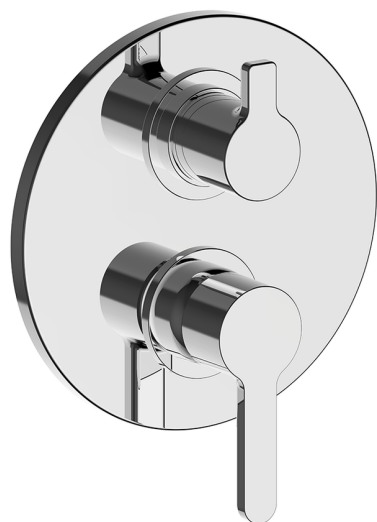

## Exposed part for Single Lever One Box Valve ONE BOX\_H20BM030

MODEL **H20BM030**

Exposed part for Single Lever One Box Valve, with 2-3 outlet diverter, Minimum depth of installation: 67 mm, without concealed part, for items ZB00B030-ZB00B031

AVAILABLE FINISHINGS

CHARACTERISTICS

Cartridge Spare Parts **ZZ97179000**

**35 mm Cartridge**

Installation **Concealed**

Required concealed parts **ZB00B031**

**ZB00B030**

## Exposed part for Single Lever One Box Valve ONE BOX\_H20BM030

H20BM030

<https://en.huberitalia.com/exposed-part-for-single-lever-one-box-valve-one-box-h20bm030>

## One Box Universal Concealed Part ONE BOX\_ZB00B031

MODEL **ZB00B031**

One Box Universal Concealed Part, for 1 or 2 or 3 outlet thermostatic or single lever, without trim kit, with noise reducers, with sealing gasket