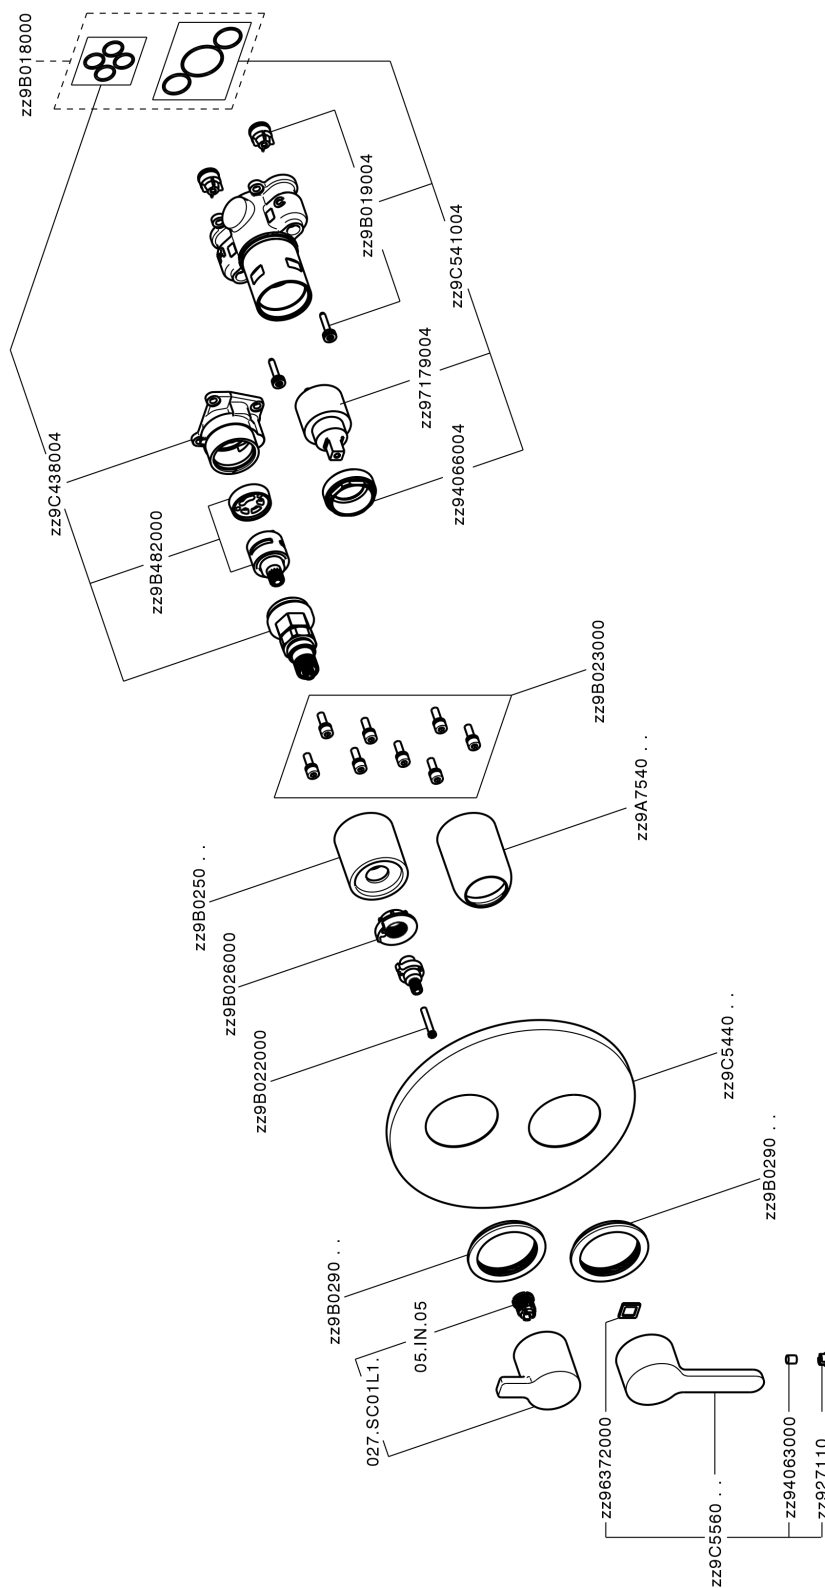

## Exposed part for Single Lever One Box Valve ONE BOX\_H20BM030

MODEL **H20BM030**

Exposed part for Single Lever One Box Valve, with 2-3 outlet diverter, Minimum depth of installation: 67 mm, without concealed part, for items ZB00B030-ZB00B031

AVAILABLE FINISHINGS

CHARACTERISTICS

Cartridge Spare Parts **ZZ97179000**

**35 mm Cartridge**

Installation **Concealed**

Required concealed parts **ZB00B031**

**ZB00B030**

## Exposed part for Single Lever One Box Valve ONE BOX\_H20BM030

H20BM030

<https://en.huberitalia.com/exposed-part-for-single-lever-one-box-valve-one-box-h20bm030>

## One Box Universal Concealed Part ONE BOX\_ZB00B031

MODEL **ZB00B031**

One Box Universal Concealed Part, for 1 or 2 or 3 outlet thermostatic or single lever, without trim kit, with noise reducers, with sealing gasket